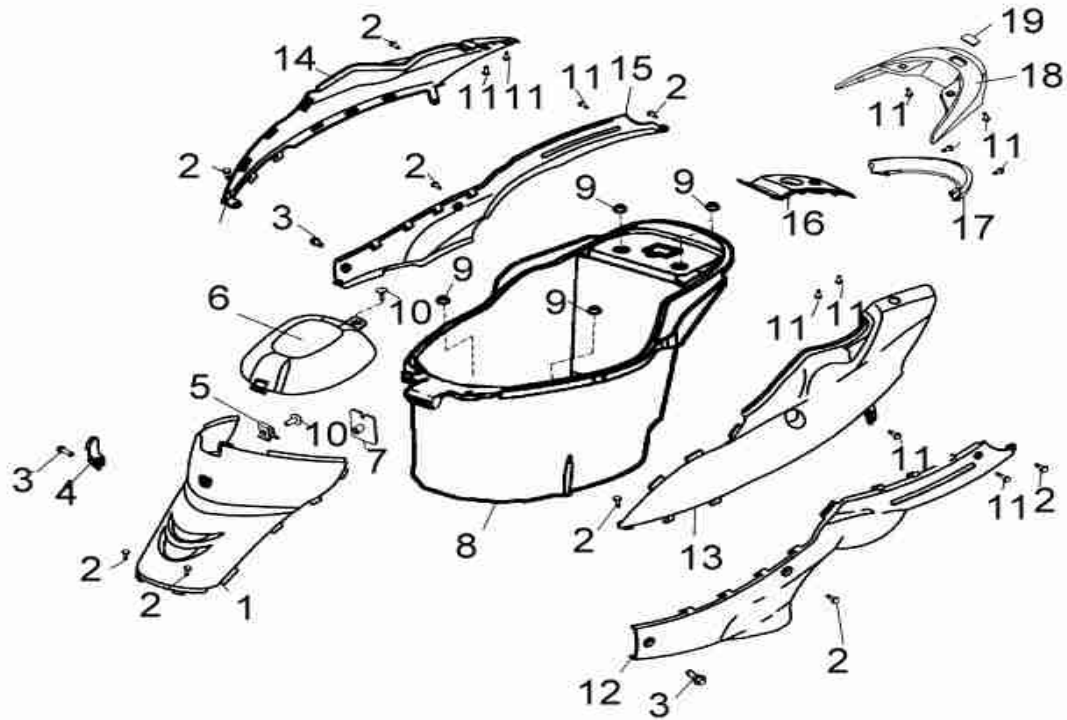

POS	QTY	PARTNUMBER	BESKRIVELSE	DESCRIPTION
1	1	404119	PANEL UNDER SÆDE FOR	COVER UNDER SEAT FRONT - F30.1
2	10	296039	PLADESKRUE M4,8X16 SPIDS	SCREW M4,8X16
3	3	404121	FLANGEBOLT M6X12	FLANGEBOLT M6X12 - F30.3
4	1	404122	KROG BAG	HOOK REAR F30.4
5	1	404123	SKRUE KLEMME	CLIP NUT - F30.5
6	1	404124	DÆKSEL FOR MOTOR	COVER FOR ENGINE - F30.6
7	1	404125	BESLAG	BRACKET FOR HOOK - F30.7
8	1	404126	SÆDEBRØND	SEAT INNER - F30.8
9	4	404127	MØTRIK M6	NUT M6 - F30.9
10	2	404128	BOLT	BOLT - F30.10
11	10	296028	PLADESKRUE M4,2X13 SPIDS	SCREW M4,2X13
12	1	404131	PANEL V. N. RØD 50-4 RØD	COVER LOWER LEFT RED FREE 50-4 - F30.12
13	1	404135	PANEL V. Ø. RØD 50-4 FREE	COVER UPPER LEFT RED FREE 50-4 - F30.13
14	1	404138	PANEL H. Ø. RØD 50-4 FREE	COVER UPPER RIGHT RED FREE 50-4 - F30.14
15	1	404141	PANEL H. N. RØD 50-4 FREE	COVER LOWER RIGHT RED FREE 50-4 - F30.15
16	1	404145	PANEL VED TANK RØD FREE 50-4	COVER FUEL TANK RED FREE 50-4 - F30.16
17	1	404148	LYGTE PANEL, BAGERST RØD FREE 50-4	COVER TAIL LAMP RED FREE 50-4 - F30.17
18	1	404151	PANEL BAGAGEBÆRER RØD FREE 50-4	COVER TAIL SUPPORT RED FREE 50-4 F30.18
19	1	404154	INDSTIK RØD FREE 50-4	INSERT COVER RED FREE 50-4 - F30.19B