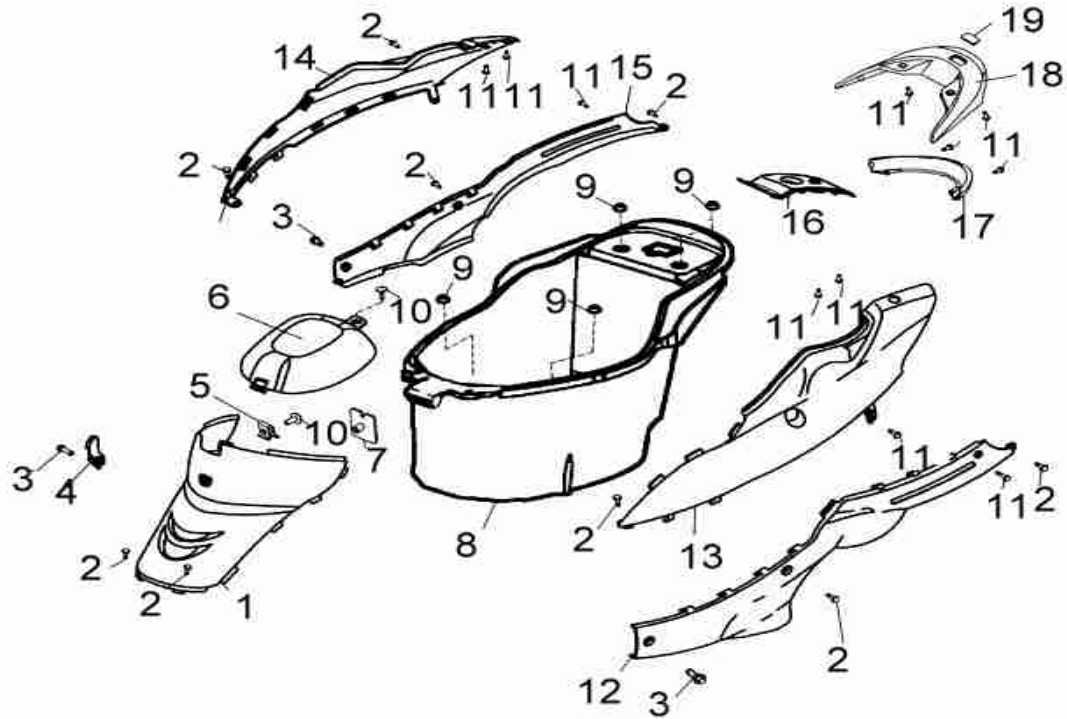

POS	QTY	PARTNUMBER	BESKRIVELSE	DESCRIPTION
1	1	404119	PANEL UNDER SÆDE FOR	COVER UNDER SEAT FRONT - F30.1
2	10	296039	PLADESKRUE M4,8X16 SPIDS	SCREW M4,8X16
3	3	404121	FLANGEBOLT M6X12	FLANGEBOLT M6X12 - F30.3
4	1	404122	KROG BAG	HOOK REAR F30.4
5	1	404123	SKRUE KLEMME	CLIP NUT - F30.5
6	1	404124	DÆKSEL FOR MOTOR	COVER FOR ENGINE - F30.6
7	1	404125	BESLAG	BRACKET FOR HOOK - F30.7
8	1	404126	SÆDEBRØND	SEAT INNER - F30.8
9	4	404127	MØTRIK M6	NUT M6 - F30.9
10	2	404128	BOLT	BOLT - F30.10
11	10	296028	PLADESKRUE M4,2X13 SPIDS	SCREW M4,2X13
12	1	408666	PANEL V.N. X30 SORT	COVER LOWER BLACK (L)
13	1	408668	PANEL V.Ø. X30 SORT	COVER UPPER X30 (L)
14	1	408670	PANEL H.Ø. X30 SORT	COVER UPPER X30 (R)
15	1	408672	PANEL H.N. X30 SORT	COVER LOWER BLACK (R)
16	1	404144	PANEL VED TANK SORT	COVER FUELTANK BLACK FREE 50-4 - F30.16
17	1	404147	PANEL BAGLYGTE SORT	COVER TAILLAMP BLACK FREE 50-4- F30.17
17	1	404149	PANEL BAGLYGTE SØLV	COVER TAILLAMP SILVER FREE 50-4 F30.17
18	1	404150	PANEL BAGAGEBÆRER SORT FREE 50-4	COVER TAIL SUPPORT BLACK FREE50-4 F30.18
19	1	404153	INDSTIK SORT	INSERT COVER BLACK FREE 50-4 - F30.19B