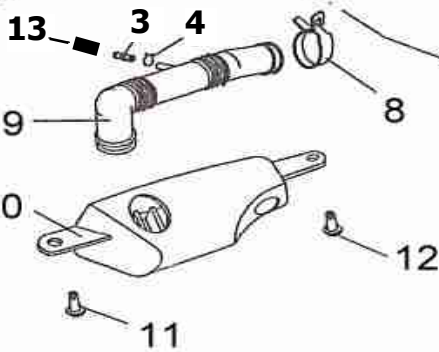

POS	QTY	PARTNUMBER	BESKRIVELSE	DESCRIPTION
1	1	404180	LUFTFILTER KPL	AIR CLEAN ASSY - F33.1
2	1	404181	SPÆNDEBÅND	CLIP, TUBE - F33.2
3	2	404182	RØR	TUBE - F33.3
4	2	404183	KLIPS	CLIP, TUBE (A) - F33.4
5	6	404184	SKRUE ST4.8X19	SCREW ST4.8X19 - F33.5
6	1	404185	LUFTFILTER ELEMENT	AIR FILER FOAM - F33.6
7	2	404186	BOLT M6X30	BOLT M6X30 - F33.7
8	1	404187	SPÆNDEBÅND	CLIP, TUBE - F33.8
9	1	404188	RØR MED VENTIL	INLET TUBE - F33.9
10	1	404189	LUFT RØR	AIR TUBE - F33.10
11	2	404190	SKRUE ST4.2X12	SCREW ST4.2X12 - F33.11
13	1	404182A	PROP/VENTIL	PLUG / VALVE