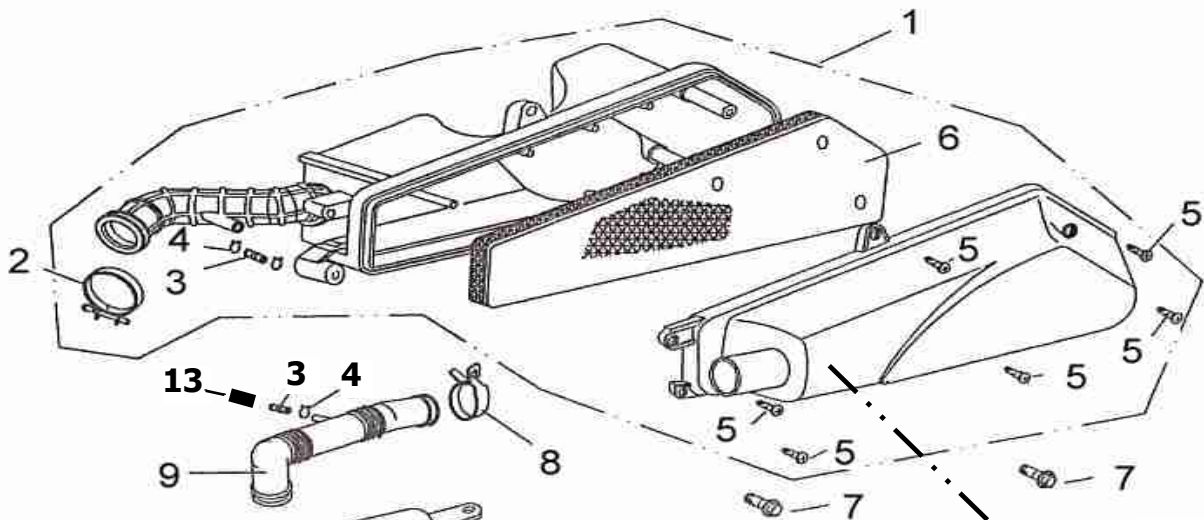

POS	QTY	PARTNUMBER	BESKRIVELSE	DESCRIPTION
1	1	404180	LUFTFILTER KPL	AIR CLEAN ASSY - F33.1
2	1	404181	SPÆNDEBÅND	CLIP, TUBE - F33.2
3	2	404182	RØR	TUBE - F33.3
4	2	404183	KLIPS	CLIP, TUBE (A) - F33.4
5	6	404184	SKRUE ST4.8X19	SCREW ST4.8X19 - F33.5
6	1	404185	LUFTFILTER ELEMENT	AIR FILER FOAM - F33.6
7	2	404186	BOLT M6X30	BOLT M6X30 - F33.7
8	1	404187	SPÆNDEBÅND	CLIP, TUBE - F33.8
9	1	404188	RØR MED VENTIL	INLET TUBE - F33.9
10	1	404189	LUFT RØR	AIR TUBE - F33.10
11	2	404190	SKRUE ST4.2X12	SCREW ST4.2X12 - F33.11
13	1	404182A	PROP/VENTIL	PLUG / VALVE