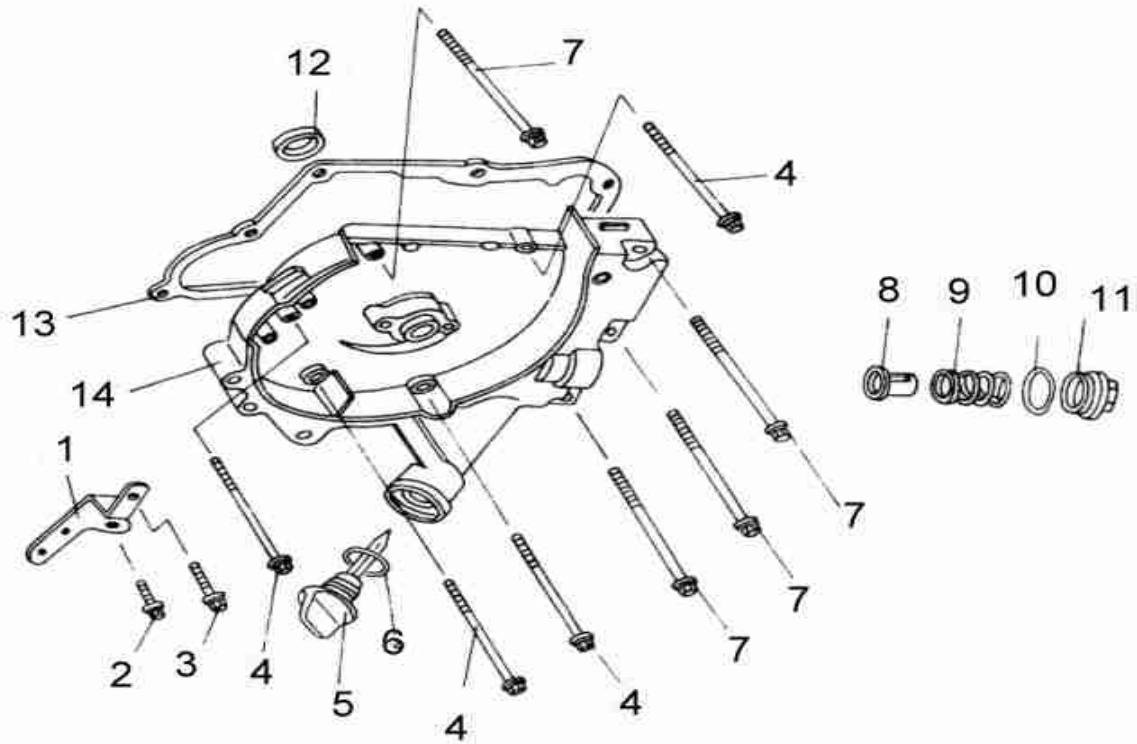

POS	QTY	PARTNUMBER	BESKRIVELSE	DESCRIPTION
1	1	403858	BESLAG	FENDER FRAME - F8.1
2	1	403859	BOLT M6X16	BOLT M6X16 - F8.2
3	1	403860	BOLT M6X25	BOLT M6X25 - F8.3
4	4	403861	BOLT M6X85	BOLT M6X85 - F8.4
5	1	403862	OLIE MÅLER	OIL LEVEL GAUGE - F8.5
6	1	403863	O-RING	O-RING, OIL FILTER - F8.6
7	4	403864	BOLT M6X100	BOLT M6X100 - F8.7
8	1	403865	OLIE FILTER	OIL FILTER - F8.8
9	1	403866	FJEDER	SPRING, OIL FILTER - F8.9
10	1	403867	O-RING	O-RING,OIL FILTER COVER - F8.10
11	1	403868	PROP, OLIE	CAP, OIL FILTER COVER - F8.11
12	1	403869	PAKDÅSE	OIL SEAL ASSY, R-COVER - F8.12
13	1	403870	PAKNING	GASKET, R-COVER - F8.13
14	1	403871	DÆKSEL, HØJRE	RIGHT COVER - F8.14