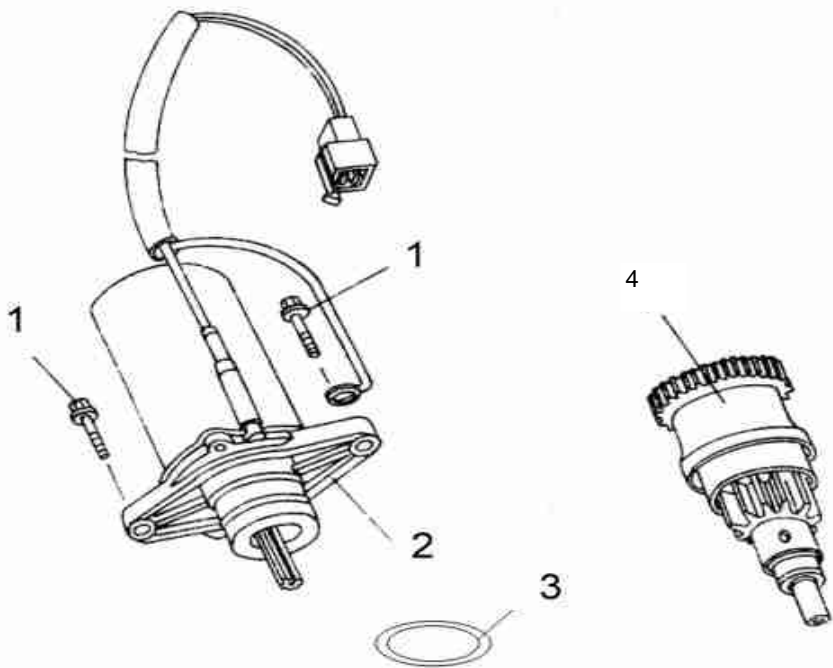

POS	QTY	PARTNUMBER	BESKRIVELSE	DESCRIPTION
1	2	403890	BOLT M6X25	BOLT M6X25 - F11.1
2-3	1	403891	STARTER MOTOR KOMPLET	STARTER MOTOR ASSY - F11.2
4	1	403892	STARTERDREV ELSTART	SINGLE DIRECTOR ASSY - F11.4