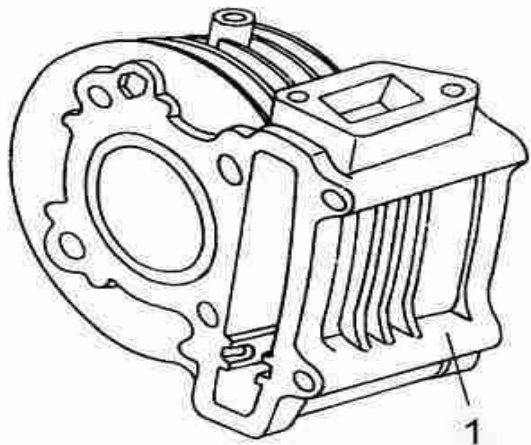

POS	QTY	PARTNUMBER	BESKRIVELSE	DESCRIPTION
1	1	403850	CYLINDER	CYLINDER ASSY - F6.1
2	1	403851	CYLINDERPAKNING	GASKET, CYLINDER - F6.2
3	2	403852	STYREBØS	GUIDEBUSH - F6.3