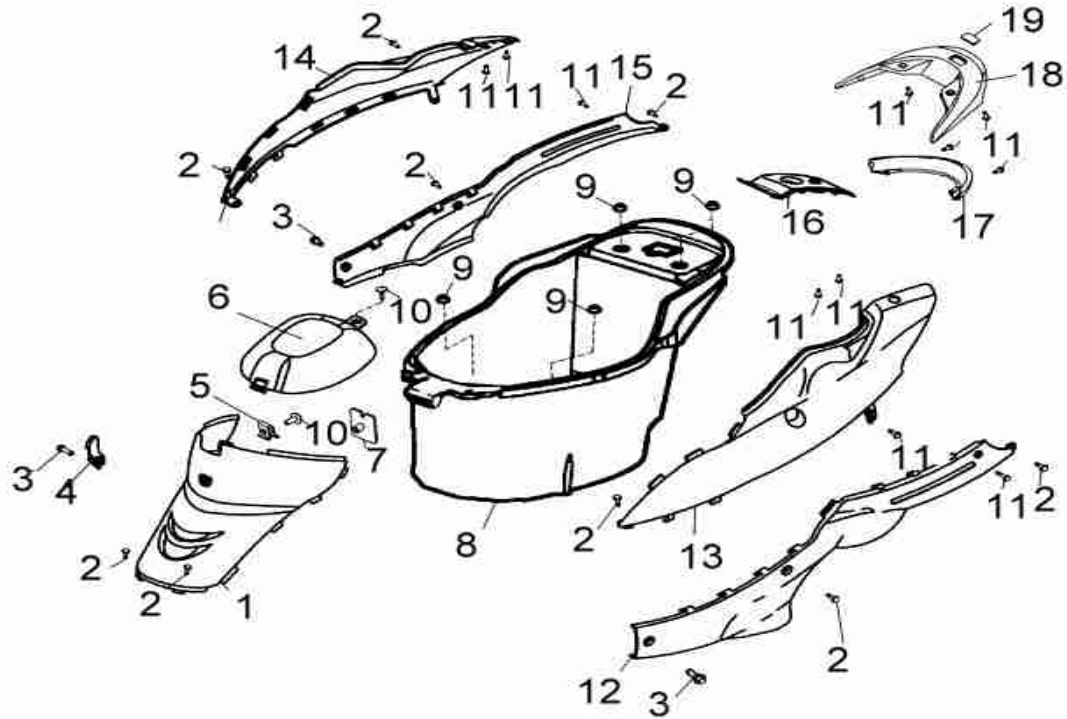

POS	QTY	PARTNUMBER	BESKRIVELSE	DESCRIPTION
1	1	404119	PANEL UNDER SÆDE FOR	COVER UNDER SEAT FRONT - F30.1
2	10	296039	PLADESKRUE M4,8X16 SPIDS	SCREW M4,8X16
3	3	404121	FLANGEBOLT M6X12	FLANGEBOLT M6X12 - F30.3
4	1	404122	KROG BAG	HOOK REAR F30.4
5	1	404123	SKRUE KLEMME	CLIP NUT - F30.5
6	1	404124	DÆKSEL FOR MOTOR	COVER FOR ENGINE - F30.6
7	1	404125	BESLAG	BRACKET FOR HOOK - F30.7
8	1	404126	SÆDEBRØND	SEAT INNER - F30.8
9	4	404127	MØTRIK M6	NUT M6 - F30.9
10	2	404128	BOLT	BOLT - F30.10
11	10	296028	PLADESKRUE M4,2X13 SPIDS	SCREW M4,2X13
12	1	404133	PANEL V.N. SØLV FLASH	COVER LOWER L SILVER FLASH 30-4 F30.12
13	1	408675	PANEL V.Ø BLÅ FLASH METALLIC	COVER UPPER BLUE FLASH (L)
14	1	408674	PANEL H.Ø BLÅ FLASH METALLIC	COVER UPPER FLASH METALLIC(R)
15	1	404143	PANEL H.N. SØLV FLASH	COVER LOWER R SILVER FLASH30-4 - F30.15
16	1	408704	PANEL VED TANK BLÅ METALLIC	COVER FUELTANK BLUE METALLIC
17	1	408677	PANEL BLÅ METALLIC	FRONT HEAD COVER BLUE METALLIC-F26.9
18	1	404152	PANEL BAGAGEBÆRER BLÅ FLASH 30-4	COVER TAIL SUPPORT BLUE FLASH 30-4 - F30
19	1	404155	INDSTIK BLÅ FLASH	INSERT COVER BLUE FLASH 30-4 - F30.19B