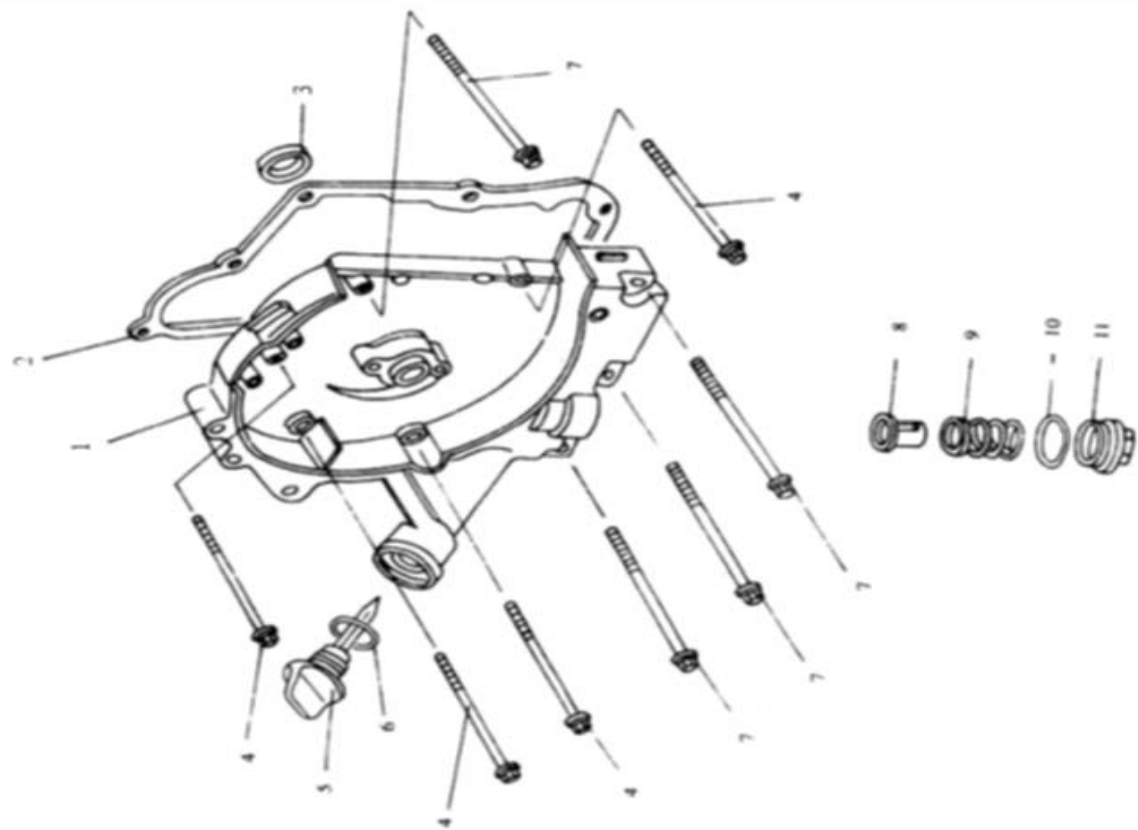

POS	QTY	PARTNUMBER	BESKRIVELSE	DESCRIPTION
1	1	403871	DÆKSEL, HØJRE	RIGHT COVER - F8.14
2	1	403870	PAKNING	GASKET, R-COVER - F8.13
3	1	403869	PAKDÅSE	OIL SEAL ASSY, R-COVER - F8.12
4	4	403861	BOLT M6X85	BOLT M6X85 - F8.4
5	1	403862	OLIE MÅLER	OIL LEVEL GAUGE - F8.5
6	1	403863	O-RING	O-RING, OIL FILTER - F8.6
7	4	403864	BOLT M6X100	BOLT M6X100 - F8.7
8	1	403865	OLIE FILTER	OIL FILTER - F8.8
9	1	403866	FJEDER	SPRING, OIL FILTER - F8.9
10	1	403867	O-RING	O-RING,OIL FILTER COVER - F8.10
11	1	403868	PROP, OLIE	CAP, OIL FILTER COVER - F8.11