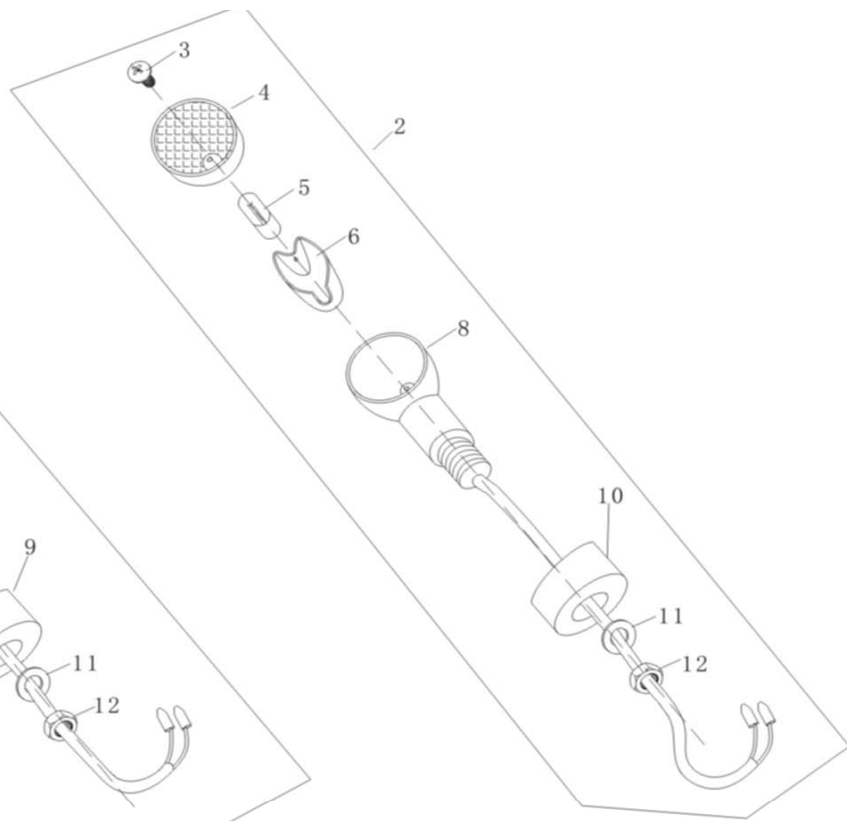

POS	QTY	PARTNUMBER	BESKRIVELSE	DESCRIPTION
1	1	408638	BLINKLYS BAG H	REAR TURNING LIGHT (L)- F33.1
2	1	408639	BLINKLYS BAG V	REAR TURNING LIGHT (R)- F33.2
5	2	408640	PÆRE BLINK BAG	TURNING LIGHT BULB- F33.5