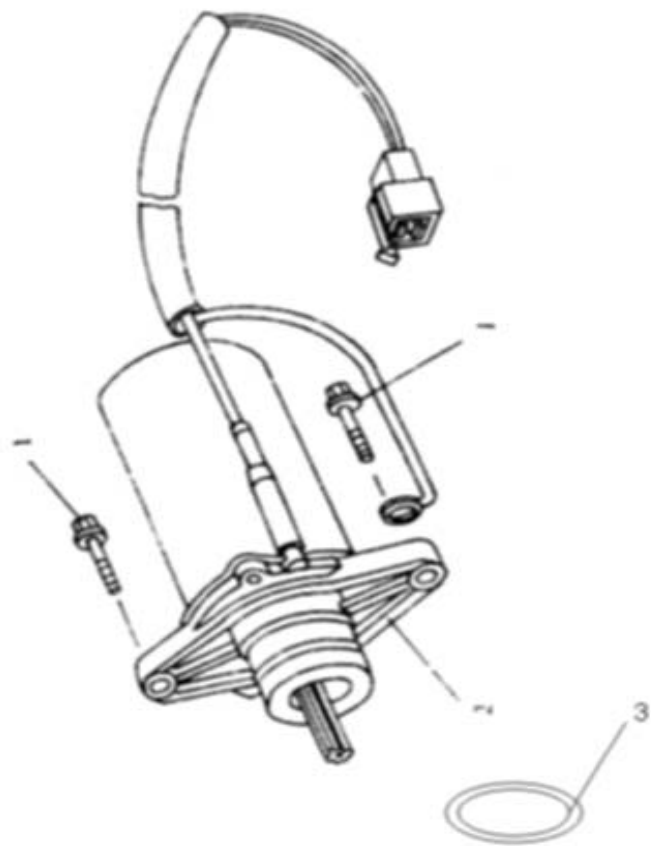

POS	QTY	PARTNUMBER	BESKRIVELSE	DESCRIPTION
1	2	403890	BOLT M6X25	BOLT M6X25 - F11.1
2-3	1	403891	STARTER MOTOR KOMPLET	STARTER MOTOR ASSY - F11.2
4	1	403892	STARTERDREV ELSTART	SINGLE DIRECTOR ASSY - F11.4