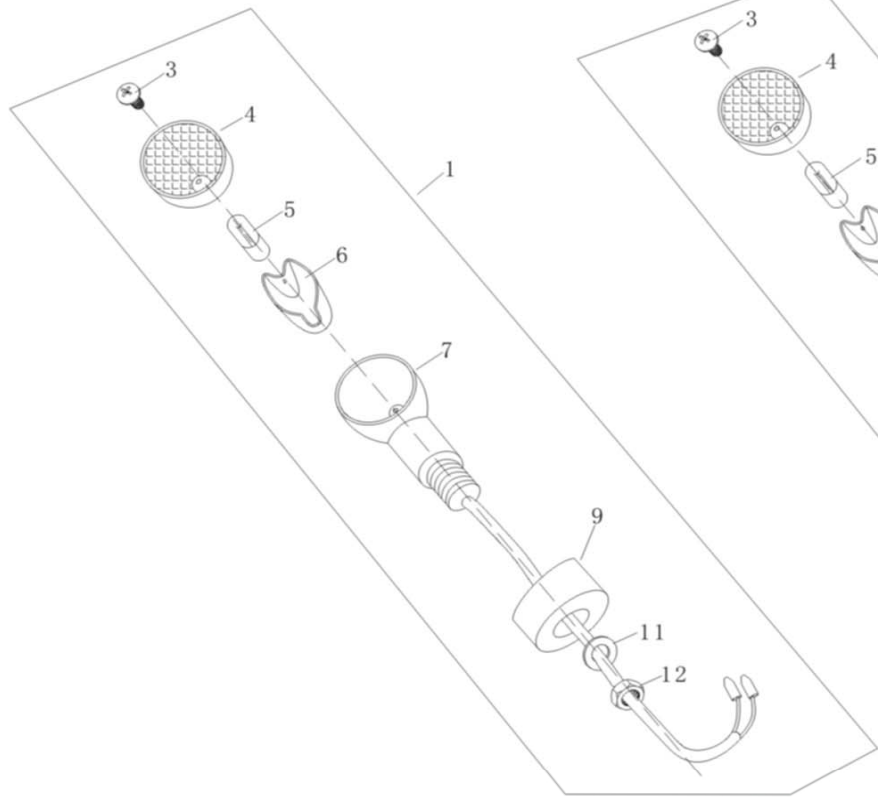

POS	QTY	PARTNUMBER	BESKRIVELSE	DESCRIPTION
1	1	408638	BLINKLYS BAG H	REAR TURNING LIGHT (L)- F33.1
2	1	408639	BLINKLYS BAG V	REAR TURNING LIGHT (R)- F33.2
5	2	408640	PÆRE BLINK BAG	TURNING LIGHT BULB- F33.5