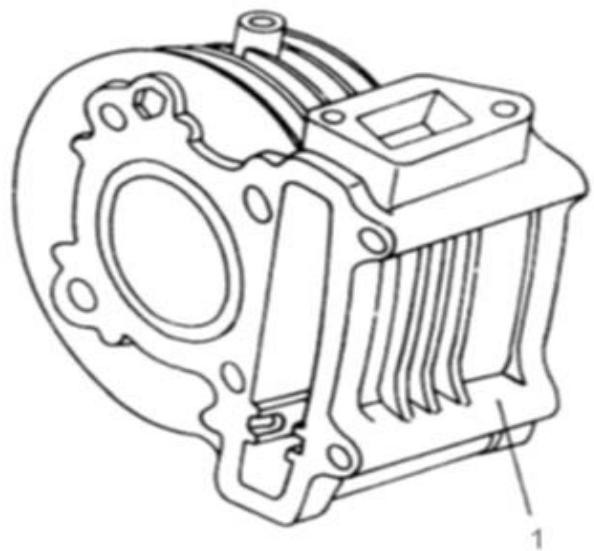

POS	QTY	PARTNUMBER	BESKRIVELSE	DESCRIPTION
1	1	403850	CYLINDER	CYLINDER ASSY - F6.1
2	1	403851	CYLINDERPAKNING	GASKET, CYLINDER - F6.2
3	2	403852	STYREBØS	GUIDEBUSH - F6.3