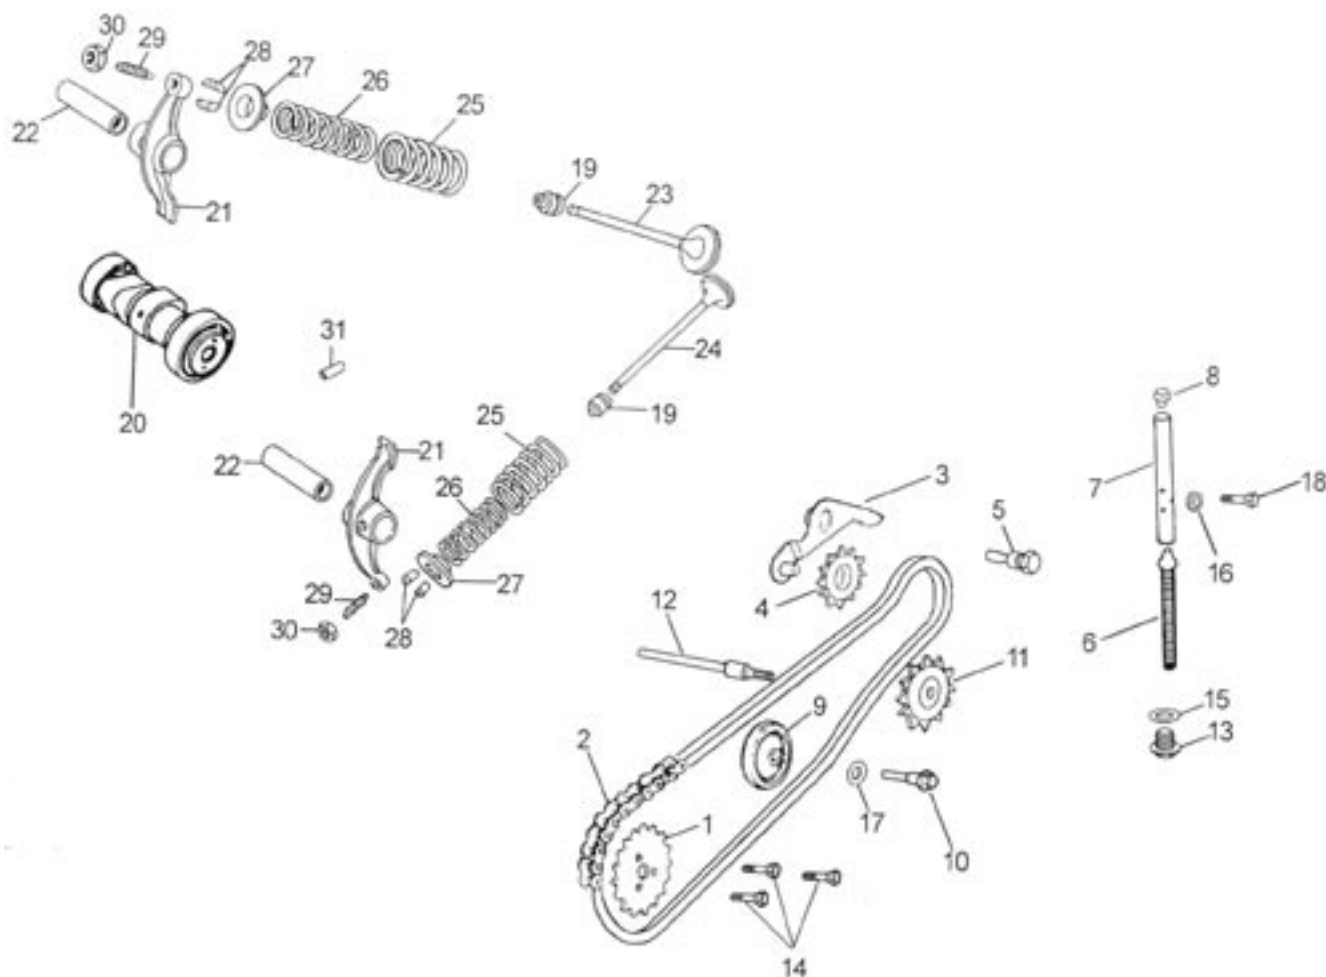

Cylinder/topp
Cylinder/cylinder head

Chassis No

000-

Typ/Type

Sida/Side

B24

Pos	Artikelnr/ Part No	Ant/ No	Ändrad/ Changed	Beskrivning	Description	
1	68100-0275	1		Lock övre cylinder	Upper cover, cylinder head	
2	68100-0276	1		Lock höger cylinder	Right cover, cylinder head	
3	68100-0277	1		Lock vänster cylinder obs rund	eft cover, cylinder head (n.b. round)	
4	68100-0278	2		Lock ventil inkl. o-ring	Valve cover with o-ring	
5	68100-0279	1		Packning lock cylinder	Gasket, cylinder head upper cover	
6	68100-0280	1		Packning lock h cylinder	Gasket, cylinder head right cover	
7	68100-0281	1		Packning lock l cylinder	Gasket, cylinder head left cover	
8	68100-0282	4		Mutter cylinder lock	Tectiform nut m6	
9	68100-0283	3		Bricka cylinder lock	Washer cylinder head	
10	68100-0284	1		Bricka cylinder lock special	Washer cylinder head special	
11	68100-0285	1		Bricka	Washer	
12	68100-0286	1		Bult m6x110	Bolt m6×110	
13	68100-0287	2		Bult m6x20	Bolt m6×20	
14	68100-0324	1		Tändstift borch	Spark plug, Bosch	
15	68100-0289	1		Cylinder topp	Cylinder head assembly	
16	68100-0290	1		Packning cylinder topp	Gasket,cylinder head	
17	68100-0300	1		Insugningsrör	Intake pipe	
18	68100-0301	1		Packning insug-motor	Heat insulating gasket	
19	68100-0302	2		Pinnbult m6x32	Stud m6×32	
20	68100-0303	1		Bult m6x23	Bolt m6×23	
21	68100-0304	1		Rör	Hose	
23	68100-0408	1		Packning insug-förgasare	Gasket, intake pipe carburettor	
24	68100-0307	1		O-ring 11.5x16x2.5	O-ring 11.5×16×2.5	
25	13106-0025	2		Bult m6x25	Bolt m6×25	
26	15306-0030	2		Insex m6x30	Hexagonal bolt m6×30	
27	68100-0310	1		Cylinder	Cylinder block	
28	68100-0311	1		Packning cylinder botten	Gasket,cylinder	
29	68100-0312	1		Bult m6x23	Bolt m6×23	
30	68100-0313	1		Styrpinne	Dowel pin 8×12	
31	68100-0314	4		Styrpinne	Dowel pin 8×14	
32	68100-0315	1		O-ring 8x10.8x2.5	O-ring 8×10.8×1.5	
33	68100-0316	1		O-ring 11.5x16x2.5	O-ring 11.5×16×2.5	