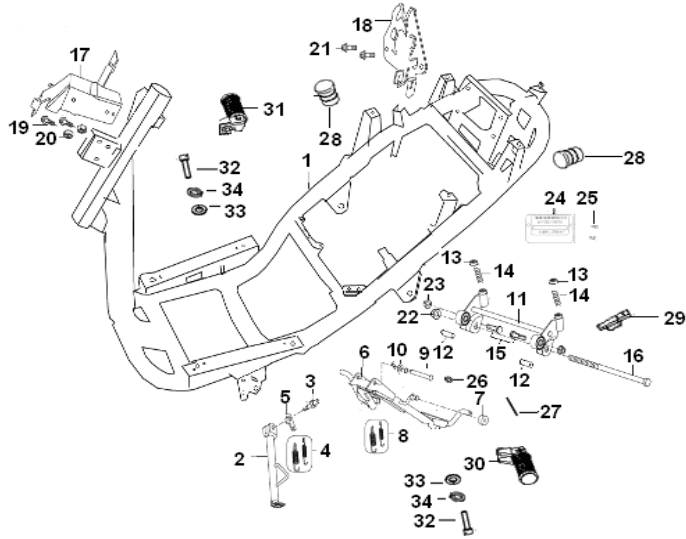

FRAME ASSY.

NO.	PART NO.	DESCRIPTION	QTY
1	57100B570002	FRAME COMP.	1
2	58700B570000	SIDE STAND ASSY	1
3	57005J130000	FIXING BOLT, SIDE STAND	1
4	57010B910001	SPRING ASSY, SIDE STAND	1
4A	57003T030000	SPRING SIDE STAND	1
5	57006B910000	HOOK SPRING	1
6	58520B570000	MAIN STAND ASSY.	1
7	58507B910000	CUSHION, MAIN STAND	1
8	58502B410000	SPRING, MAIN STAND	1
9	58501B410000	SHAFT, MAIN STAND	1
10	58508B070000	WASHER	1
11	58320B070000	E/G BRKT COMP.	1
12	40028B040000	BUSH	2
13	57014B070000	DAMPER	2
14	58034B920000	SPRING	2
15	08016B130000	BOLT	2
16	08012B000000	BOLT M12×1.25×250	1
17	57590A010000	REGULATOR COMP.FIXING SEAT	1
18	58800A010000	SEAT CATCH COMP.	1
19	B01090603065	BOLT 6X30MM	2
20	B04070600055	NUT 6	2
21	B01090601265	BOLT M6X12	2
22	B04171212553	NUT M12×1.25	1
23	B04171012553	NUT M10×1.25	2
24	57001B570004	FRAME SCUTCHEON	1
25	B100432007P0	RIVET 3.2X7	2
26	B07030001005	WASHER	1
27	08382B000000	SPLIT PIN	1
28	52001T030000	BLOCK	2
29	55038B070000	CLIP, BRAKE CABLE	1
30	58260J000035	Rear Pedal, LH	1
31	58280J000035	Rear Pedal, RH	1
32	B02051002264	Screw M10×22	2
33	B07030001004	Washer 10	2
34	B07000001004	Washer 10	2