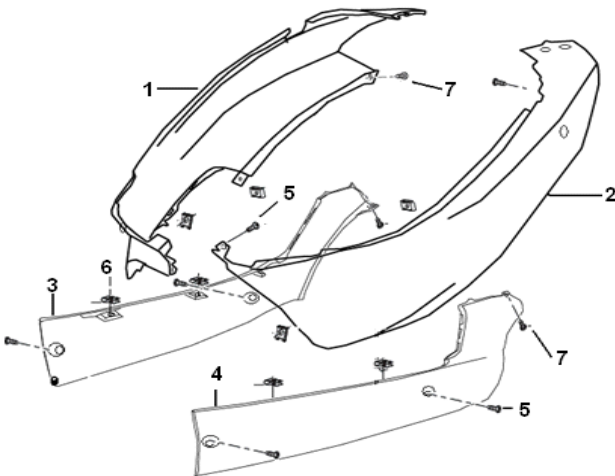

SIDE COVER ASSY.

NO.	PART NO.	DESCRIPTION	QTY
1	65601A01013Z	SIDE COVER LH,BLACK BH with sticker	1
1	65601A01014Z	SIDE COVER LH,SILVER CJ with sticker	1
2	65602A01013Z	SIDE COVER LH,BLACK BH with sticker	1
2	65602A01014Z	SIDE COVER LH, SILVER CJ with sticker	1
3	65408B57010Z	COVER LH, BLACK BH with sticker in RED	1
3	65408B57010Z	COVER LH, BLACK BH with sticker in silver	1
4	65409B57011Z	COVER RH, BLACK BH with sticker	1
4	65409B57010Z	COVER RH, BLACK BH with sticker in silver	1
5	B05074201305	SCREW 4.2X13MM	5
6	65801T020000	SPRING NUT	8
7	B05074801605	SCREW 4.8X16MM	4