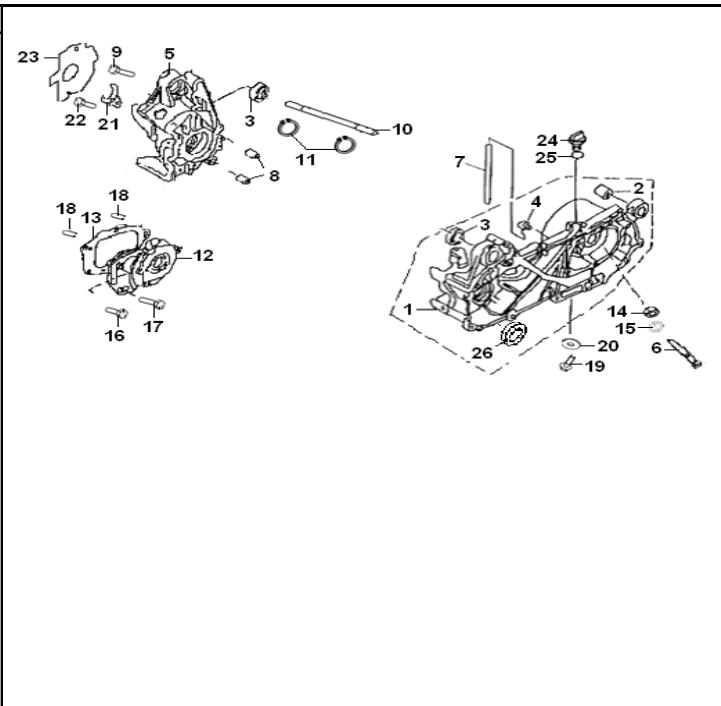

CRANKCASE ASSY

NO.	PART NO.	EN DESCRIPTION	QTY
1	26100B01F00D	CRANKCASE, LH	1
2	26108G02F000	BUSH,ENGINE MOUNTING	1
3	B12046600300	BEARING	2
4	26126G02F000	BREATHER PLUG	1
5	26200B01F000	CRANKCASE, RH	1
6	26142G02F000	BRAKE SHOE ANCHOR PIN ASSY	1
7	26105G02F000	HOSE	1
8	26123G02F000	DOWEL PIN 12X16	2
9	301310603565	SCREW M6X35	6
10	26109B01F000	AXLE,engine mount	1
11	B08010001700	CIRCLIP	2
12	18101G02F001	COVER, GEAR BOX	1
13	214201.001000	GASKET, GEAR BOX	1
14	B04070812553	NUT	1
15	14222J01F000	O RING	1
16	B01070603063	SCREW M6X30	2
17	B01070602263	SCREW M6X22	3
18	26208J01F000	DOWEL PIN 10X14	2
19	301310801603	FLANGE BOLT	1
20	18105H03F000	WASHER	1
21	26214G02F000	HOLDER	1
22	B01070601264	SCREW M6X12	1
23	206321.001000	GASKET	1
24	206407.004083	OIL PLUG	1
25	26102G02F000	O-RING	1
26	26112G02F000	SHAFT COLLAR	1