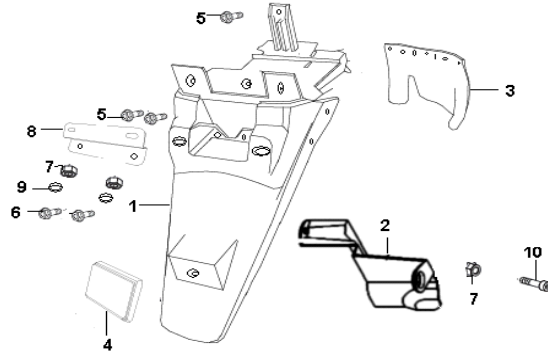

REAR FENDER ASSY.

NO.	PART NO.	DESCRIPTION	QTY
1	65701B570000	REAR FENDER	1
2	65702E040000	TAIL, REAR FENDER	1
3	65703A010000	RUBBER, REAR FENDER	1
4	86500J000001	REAR REFLECTOR	1
5	B01090601665	BOLT M6X16	3
6	B01090601265	BOLT M6X1 2	2
7	B04000600055	NUT	3
8	08252B100000	BRACKET, LICENSE PLATE	1
9	B07020000605	WASHER	2
10	B01070602564	BOLT M6X2 5	1