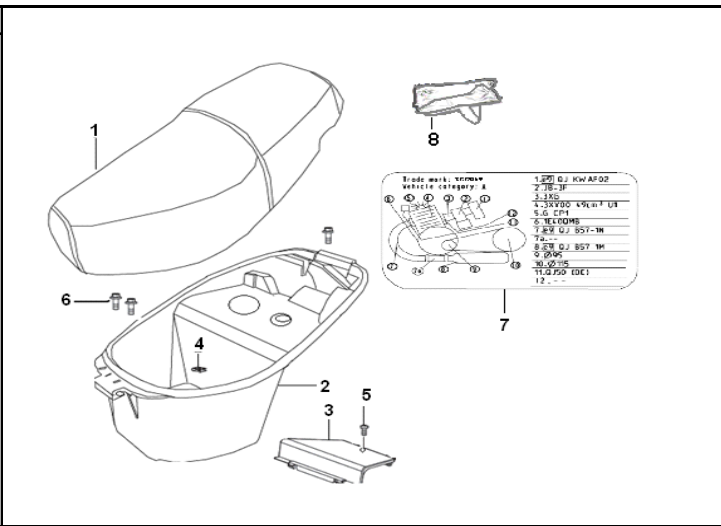

SEAT ASSY.

NO.	PART NO.	DESCRIPTION	QTY
1	51100B570002	SEAT COMP.	1
2	51004B570000	HELMET BOX	1
3	51005A010000	COVER, LUGGAGE BOX	1
4	65801T020000	SPRING NUT	1
5	B05074201305	SCREW 4.2X13MM	1
6	B01090601665	BOLT M6X16	3
7	57002B570000	ANTI-TAMPERING PLATE	1
7	57002B570001	ANTI-TAMPERING PLATE	1
8	A03070000022	BAG, SEAT	1