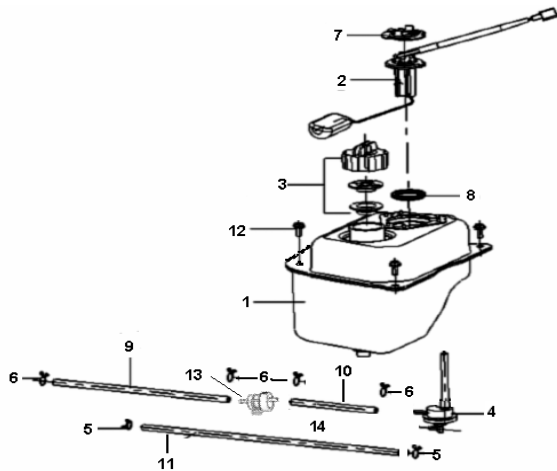

FUEL TANK ASSY.

NO.	PART NO.	DESCRIPTION	QTY
1	50100A010000	TANK, FUEL	1
2	50800A010000	SENSOR UNIT, FUEL TANK	1
3	50200T160000	CAP, FUEL TANK	1
4	50320T030000	CLOCK ASSY., FUEL TANK	1
5	B17010075003	CLIP I	2
6	B17010080003	CLIP II	4
7	50003G120000	PLATE, SENSOR UNIT	1
8	50004T030000	GASKET	1
9	B16010C21001	HOSE I, FUEL φ4.5×2×100	1
10	50301T480000	HOSE I, FUEL φ4.5×2×45	1
11	B16010422051	HOSE I, FUEL φ4×2×205	1
12	B01090601665	SCREW M6X16MM	4
13	50340T020000	FUEL FILTER ASSY.	1
14	50391T020000	GASKET	1