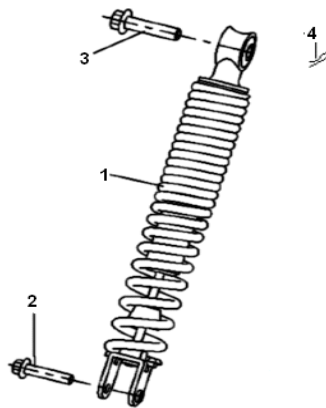

REAR SHOCK ABSORBER ASSY.

NO.	PART NO.	DESCRIPTION	QTY
1	63800B030001	ABSORBER ASSY.	1
2	08002T020000	BOLT 8X31MM	1
3	B01141004063	BOLT 10X1.25X 40MM	1
4	08382B000000	COTTER PIN	1