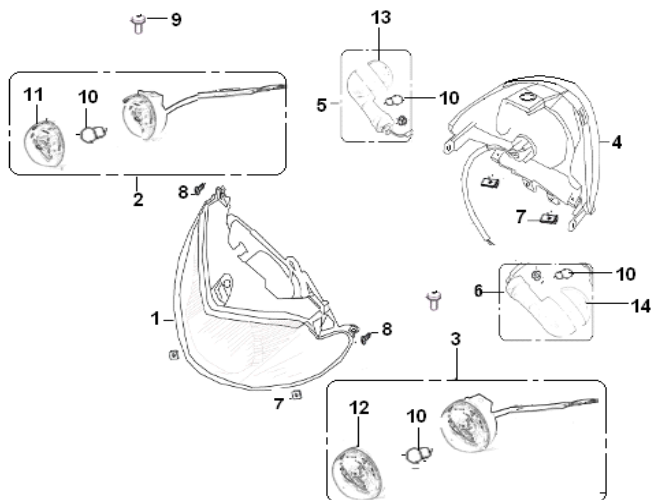

LIGHT ASSY.

NO.	PART NO.	DESCRIPTION	QTY
1	80000B100001	HEAD LIGHT ASSY	1
2	81100B100000	FLASHER LIGHT ASSY.,FR.LH.	1
3	81300B100000	FLASHER LIGHT ASSY.,FR.RH.	1
4	82000B100001	TAIL LIGHT	1
5	81500B100000	REAR L.H. TURN INDICATOR	1
6	81700B100000	REAR R.H. TURN INDICATOR	1
7	65801T020000	SPRING NUT	2
8	B05074201605	SCREW 4.2X16MM	4
9	B13140501605	BOLT M5X16	2
10	B240121200F0	BULB 12V,10W	4
11	81102B100000	LENS, TURN SIGNAL, FR., L	1
12	81302B100000	LENS, TURN SIGNAL, FR., R.	1
13	81502B100000	LENS, TURN SIGNAL, RR., L	1
14	81702B100000	LENS, TURN SIGNAL, RR., R.	1