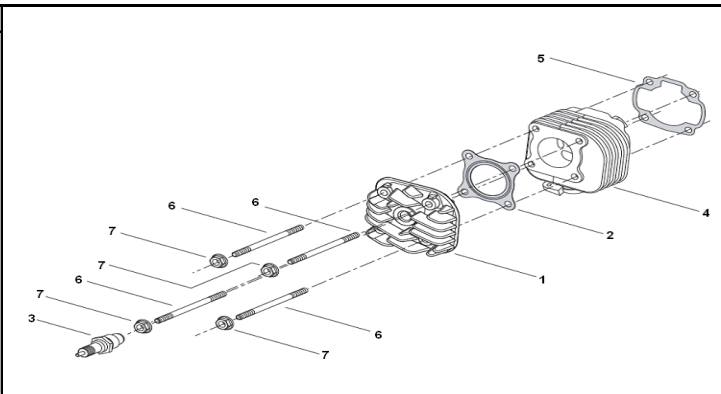

CYLINDER HEAD ASSY

NO.	PART NO.	EN DESCRIPTION	QTY
1	30701B01F000	HEAD, CYLINDER	1
2	30507B01F000	GASKET, CYLINDER HEAD	1
3	201204.013000	SPARK PLUG	1
4	27101B01F00A	CYLINDER	1
5	204204.001000	GASKET, CYLINDER	1
6	26107B01F910	STUD BOLT	4
7	304290700062	NUT	4