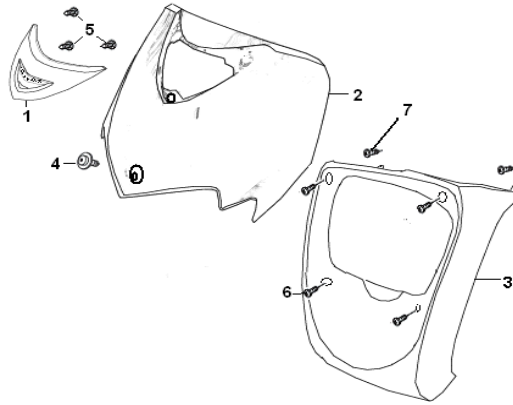

FRONT COVER ASSY.

NO.	PART NO.	DESCRIPTION	QTY
1	65303A010000	DECORATE PLATE,FRONT	1
2	65301A01007Z	FACEPLATE, BLACK BH with sticker in red	1
2	65301A01010Z	FACEPLATE, BLACK BH with sticker in silver	1
3	65302A01003Z	INNER FENDER,BLACK BH with sticker	1
3	65302A01004Z	INNER FENDER,SILVER CJ with sticker	1
4	B02060601224	SCREW 6X12MM	1
5	B05074001205	SCREW 4.0X16MM	3
6	B05073501305	SCREW 3.5X13MM	4
7	B05074201605	SCREW 4.2X16MM	2