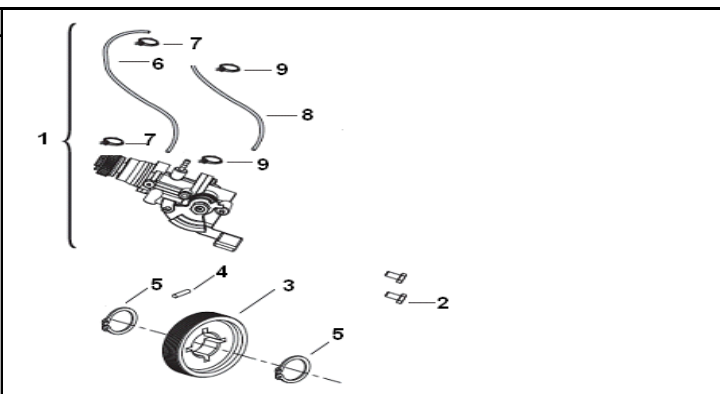

OIL PUMP ASSY

NO.	PART NO.	EN DESCRIPTION	QTY
1	219101.005000	OIL PUMP ASSY	1
2	B02000501463	SCREW	2
3	15211G02F000	PUMP DRIVE GEAR	1
4	B090103014C0	PIN	1
5	15106G02F910	CIRCLIP	2
6	260201070000	HOSE,OIL INLET	1
7	19213G02F00A	HOSE CLIP	2
8	221405.104000	HOSE,OIL OUTLET	1
9	19217G02F00A	HOSE CLIP	2