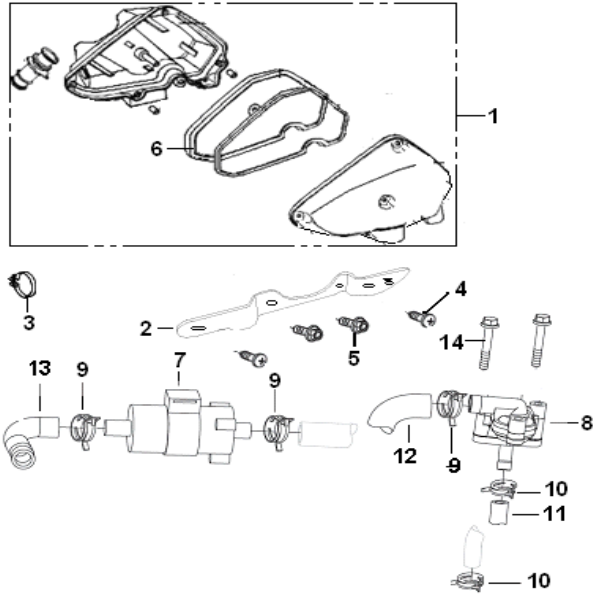

### FRONT WHEEL ASSY.

NO.	PART NO.	DESCRIPTION	QTY
1	44004B020000	AXLE, FRONT WHEEL	1
2	44200B140001	SEAT ASSY., GEAR WHEEL,	1
3	54640B140000	OIL SEAL	1
4	44101B030010	WHEEL HUB, FRONT, BLACK BH	1
5	44005B030000	SPACER	1
6	44601B030010	INNER SPACER	1
7	B12016020000	BEARING	2
8	B1402350100A	TUBE	1
9	B04171012554	NUT 10X1.25MM	1
10	B1404Z1052C0	CAP, VALVE	1
11	B14113501050	TIRE	1

### DISC BRAKE ASSY. I

NO.	PART NO.	DESCRIPTION	QTY
1	45900B570000	DISK BRAKE ASSY.	1
2	45022T030000	DISK BRAKE LEVER	1
3	45024T400000	LEVER MOUNTING SCREW M6	1
4	B04160600065	NUT M6	1
5	45400B92B300	CYLINDER COMP. (BLACK)	1
6	45023T010000	MASTER CYLINDER BRACKET	1
7	08012B920000	BOLT	2
8	45200B400000	BRAKE HOSE ASSY.	1
9	45500B030002	CALIPER ASSY. (BLACK)	1
10	45039T100000	BOLT	2
11	08001B030020	BOLT	3
12	45033B030000	BRAKE DISC	1
13	54200B000000	BRAKE PAD KIT ASSY	1 set
14	45300T030000	STOP SWITCH ASSY.	1
15	45651B920000	FLANGE BOLT	2
16	45653B030000	WASHER	4

### AIR CLEANER ASSY.

NO.	PART NO.	DESCRIPTION	QTY
1	49100B570000	AIR CLEANER	1
2	57910B070000	BRACKET,AIR CLEANER	1
3	49350B070000	CLIP	1
4	B02000501025	SCREW 5X10MM	2
5	B01090603065	BOLT 6X30MM	2
6	49200B570000	FILTER	1
7	49870B140000	AIR CLEANER,SMALL	1
8	110011070000	ONE WAY VALVE II	1
9	49804J000000	SPRING II LOCK φ17.5	3
10	49855J000000	SPRING II LOCK φ16.5	2
11	49852B570000	HOSE φ9.1×17×360	1
12	49851B570000	HOSE	1
13	49932B400000	HOSE II	1
14	B01090603565	BOLT 6X35MM	2

### OIL PUMP ASSY

NO.	PART NO.	EN DESCRIPTION	QTY
1	219101.005000	OIL PUMP ASSY	1
2	B02000501463	SCREW	2
3	15211G02F000	PUMP DRIVE GEAR	1
4	B090103014C0	PIN	1
5	15106G02F910	CIRCLIP	2
6	260201070000	HOSE,OIL INLET	1
7	19213G02F00A	HOSE CLIP	2
8	221405.104000	HOSE,OIL OUTLET	1
9	19217G02F00A	HOSE CLIP	2