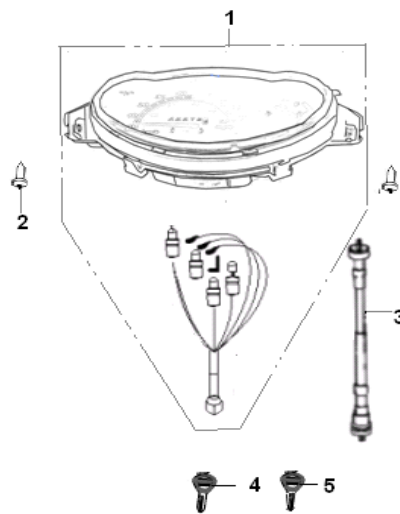

SPEEDOMETER ASSY.

NO.	PART NO.	DESCRIPTION	QTY
1	70000B570003	SPEEDOMETER ASSY	1
2	B05074201605	SCREW 4.2X16MM	2
3	72900B570000	SPEEDOMETER CABLE COMP.	1
4	88900A01000X	KEY NUT (LEFT)	1
5	88900A01001X	KEY NUT(RIGHT)	1