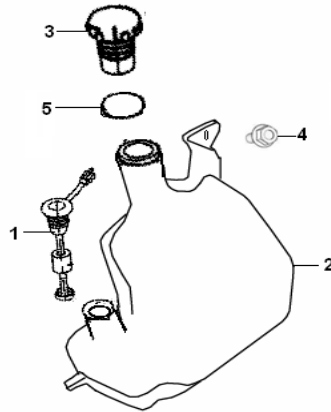

OIL TANK ASSY.

NO.	PART NO.	DESCRIPTION	QTY
1	64100B570000	SENSOR, OIL TANK	1
2	64001B570000	OIL TANK	1
3	64091B570000	CAP, OIL TANK	1
4	B01090601265	BOLT M6X12MM	1
5	64012B450000	CUSHION	1