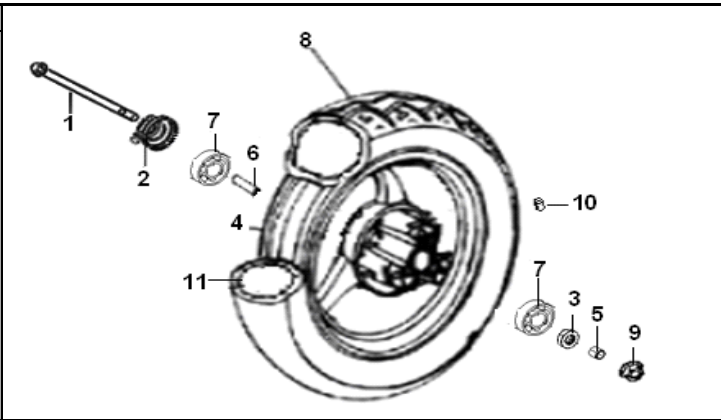

FRONT WHEEL ASSY.

NO.	PART NO.	DESCRIPTION	QTY
1	44004B020000	AXLE, FRONT WHEEL	1
2	44200B140001	SEAT ASSY., GEAR WHEEL,	1
3	54640B140000	OIL SEAL	1
4	44101B030010	WHEEL HUB, FRONT, BLACK BH	1
5	44005B030000	SPACER	1
6	44601B030010	INNER SPACER	1
7	B12016020000	BEARING	2
8	B1402350100A	TUBE	1
9	B04171012554	NUT 10X1.25MM	1
10	B1404Z1052C0	CAP, VALVE	1
11	B14113501050	TIRE	1