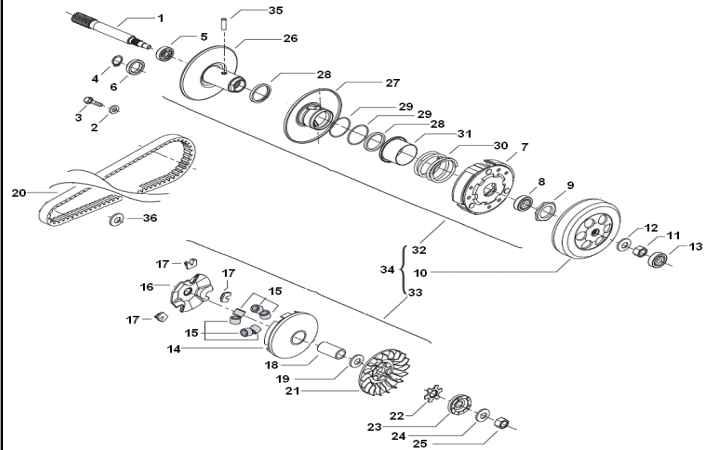

### PISTON CRANKSHAFT CONNECTING ROD ASSY

NO.	PART NO.	EN DESCRIPTION	QTY
1	208100.022000	CRANKSHAFT, ASSY	1
2	15100B01F00B	PISTON ASSY	1
3	15105B16F000	PISTON PIN	1
4	15103B01F000	PISTON RING	2
5	15111G02F000	CIRCLIP	2
6	15110B16F000	NEEDLE BEARING	1
7	15101B01F000	WOODRUFF KEY	1
8	B12016620453	BALL BEARING	2
9	15213G02F000	OIL SEAL	1
10	26215G02F000	OIL SEAL ASSY	1
11	15214G02F000	COLLAR	1
12	17308G02F000	CIRCLIP	1

### OIL PUMP ASSY

NO.	PART NO.	EN DESCRIPTION	QTY
1	219101.005000	OIL PUMP ASSY	1
2	B02000501463	SCREW	2
3	15211G02F000	PUMP DRIVE GEAR	1
4	B090103014C0	PIN	1
5	15106G02F910	CIRCLIP	2
6	260201070000	HOSE,OIL INLET	1
7	19213G02F00A	HOSE CLIP	2
8	221405.104000	HOSE,OIL OUTLET	1
9	19217G02F00A	HOSE CLIP	2

### CLUTCH ASSY.

NO.	PART NO.	EN DESCRIPTION	QTY
1	220011160000	PRIMARY DRIVE SHAFT new	1
2	18114G02F000	PLATE WASHER	1
3	B01090801263	PAN HEAD SCREW	1
4	B08010001700	CIRCLIP	1
5	B12016600300	ROLING BEARING	1
6	24203G02F000	OIL SEAL	1
7	24301B01F000	CLUTCH ASSY,shoe	1
8	24245G02F000	BALL BEARING 6003	1
9	24303G02F000	NUT	1
10	24700G02F000	CLUTCH DRUM	1
11	24305G02F940	NUT	1
12	200492080000	RING φ5.5X1.5	2
13	24209G02F000	BEARING 8X28X8	1
14	24101G02F000	FACE, movable drive	1
15	213119.003000	ROLLER	6
16	24103G02F000	PLATE, movable drive	1
17	24104G02F000	DAMPER	3
18	24105G02F000	COLLAR	1
19	24106B01F000	WASHER	1
20	24107B01F000	V BELT, DRIVE	1
21	24108G02F000	FACE, FIXED DRIVE	1
22	24109G02F000	STAR WASHER	1
23	213203.001161	RATCHET (STARTING)	1
24	15112G02F010	WASHER, SPRING	1
25	B04031212553	NUT	1
26	24204G02F000	FACE, FIXED DRIVEN	1
27	24205G02F000	FACE, MOVABLE DRIVEN	1
28	24206G02F000	OIL SEAL	2
29	24207G02F000	O-RING	2
30	24308B01F000	SPRING	1
31	24309G02F930	SEAT, SPRING	1
32	24200B01F000	DRIVEN PULLEY COMP.	1
33	213100.039000	DRIVE PULLEY COMP.	1
34	213100.010000	SHIFT ASSY	1
35	24208G02F000	PIN, GUIDE	2
36	20001107007X	WASHER	1
36	200021070030	WASHER	1
36	200011070013	WASHER	1