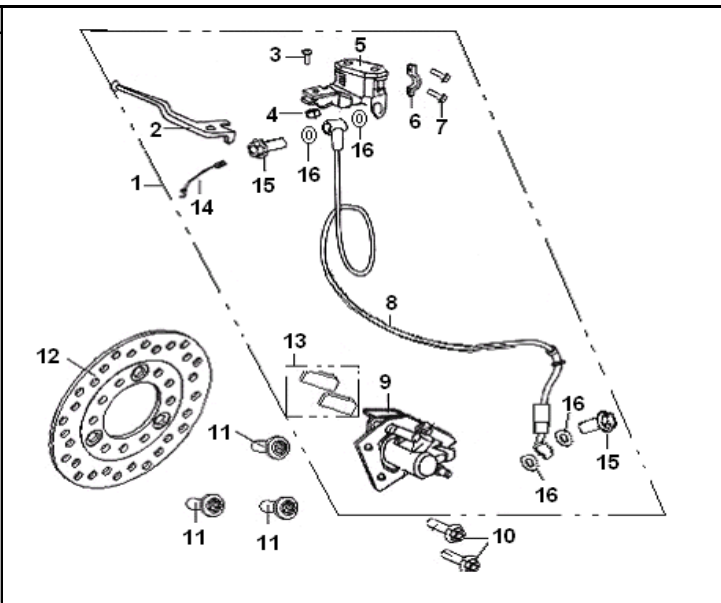

DISC BRAKE ASSY. I

NO.	PART NO.	DESCRIPTION	QTY
1	45900B570000	DISK BRAKE ASSY.	1
2	45022T030000	DISK BRAKE LEVER	1
3	45024T400000	LEVER MOUNTING SCREW M6	1
4	B04160600065	NUT M6	1
5	45400B92B300	CYLINDER COMP. (BLACK)	1
6	45023T010000	MASTER CYLINDER BRACKET	1
7	08012B920000	BOLT	2
8	45200B400000	BRAKE HOSE ASSY.	1
9	45500B030002	CALIPER ASSY. (BLACK)	1
10	45039T100000	BOLT	2
11	08001B030020	BOLT	3
12	45033B030000	BRAKE DISC	1
13	54200B000000	BRAKE PAD KIT ASSY	1 set
14	45300T030000	STOP SWITCH ASSY.	1
15	45651B920000	FLANGE BOLT	2
16	45653B030000	WASHER	4