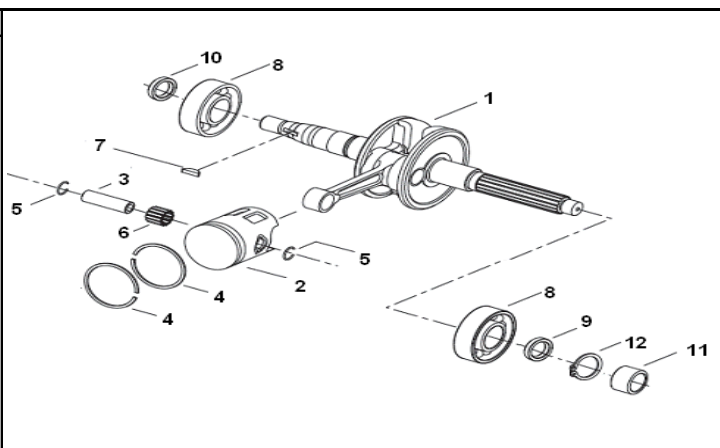

PISTON CRANKSHAFT CONNECTING ROD ASSY

NO.	PART NO.	EN DESCRIPTION	QTY
1	208100.022000	CRANKSHAFT, ASSY	1
2	15100B01F00B	PISTON ASSY	1
3	15105B16F000	PISTON PIN	1
4	15103B01F000	PISTON RING	2
5	15111G02F000	CIRCLIP	2
6	15110B16F000	NEEDLE BEARING	1
7	15101B01F000	WOODRUFF KEY	1
8	B12016620453	BALL BEARING	2
9	15213G02F000	OIL SEAL	1
10	26215G02F000	OIL SEAL ASSY	1
11	15214G02F000	COLLAR	1
12	17308G02F000	CIRCLIP	1