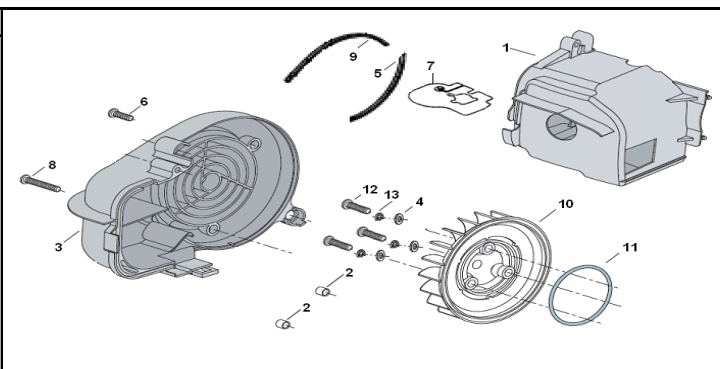

AIR COOLING SYSTEM

NO.	PART NO.	EN DESCRIPTION	QTY
1	20301B01F000	COWLING,cylinder	1
2	20303G02F000	GROMMET	2
3	20200B01F000	COVER ASSY (FAN)	1
4	B07030000600	WASHER φ6	3
5	20208G02F000	BEADING (RUBBER)	1
6	302270602063	BOLT M6X20	2
7	20102G02F000	DUST COVER (RUBBER)	1
8	3050355040F3	SCREW ST5.5X40-F	1
9	20206G02F000	BEADING (RUBBER)	1
10	20401B01F000	FAN ASSY	1
11	20402G02F000	RUBBER RING 70X3.1	1
12	301310601663	SCREW M6X16	3
13	B07000000600	SPRING WASHER φ6	3