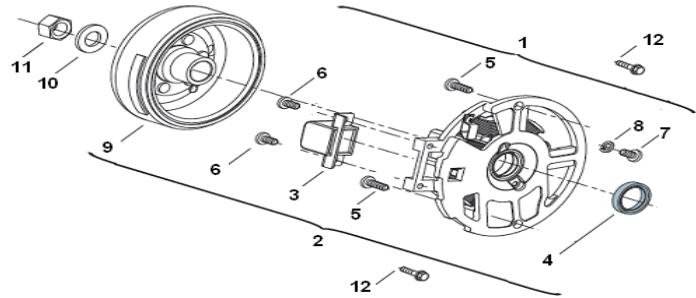

MAGNETO ASSY

NO.	PART NO.	EN DESCRIPTION	QTY
1	299032080002	COIL ASSY	1
2	299022080024	MAGNETO ASSY	1
3	34330G02F000	PULSE TRIGGER	1
4	34350G02F000	OIL SEAT	1
5	B02000502522	SCREW	2
6	B02000501262	SCREW	2
7	B02000400622	SCREW	1
8	B07000000400	SPRING WASHER	1
9	223101.022000	FLY WHEEL ASSY	1
10	B07030001200	WASHER	1
11	15228H03F000	NUT	1
12	B01070601664	NUT	2