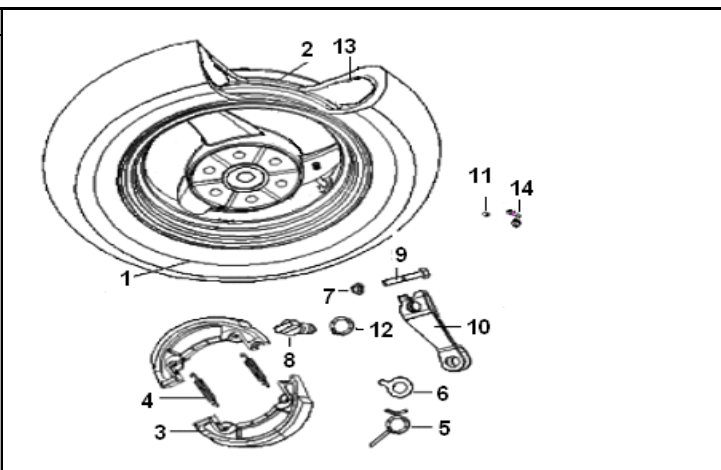

### SEAT ASSY.

NO.	PART NO.	DESCRIPTION	QTY
1	51100B570002	SEAT COMP.	1
2	51004B570000	HELMET BOX	1
3	51005A010000	COVER, LUGGAGE BOX	1
4	65801T020000	SPRING NUT	1
5	B05074201305	SCREW 4.2X13MM	1
6	B01090601665	BOLT M6X16	3
7	57002B570000	ANTI-TAMPERING PLATE	1
7	57002B570001	ANTI-TAMPERING PLATE	1
8	A03070000022	BAG, SEAT	1

### REAR WHEEL ASSY.

NO.	PART NO.	DESCRIPTION	QTY
1	B14113501050	TIRE	1
2	54101B030010	RIM ASSY., REAR WHEEL, BLACK	1
3	54200B040000	SHOE ASSY., REAR BRAKE	2
4	52815B290000	SPRING, BRAKE SHOE	2
5	54008B030000	RETURN SPRING	1
6	44002B070000	REAR INDICATOR	1
7	B04171415055	NUT 14X1.5MM	1
8	54003B000000	CAMSHAFT, REAR BRAKE	1
9	B01010603024	BOLT 6X30MM	1
10	54007E130000	ROCKER, REAR BREAK	1
11	B1404Z1052C0	CAP, VALVE	1
12	44022B070000	O RING	1
13	B1402350100A	TUBE	1
14	B1403Z201120	VALVE	1

### OIL PUMP ASSY

NO.	PART NO.	EN DESCRIPTION	QTY
1	219101.005000	OIL PUMP ASSY	1
2	B02000501463	SCREW	2
3	15211G02F000	PUMP DRIVE GEAR	1
4	B090103014C0	PIN	1
5	15106G02F910	CIRCLIP	2
6	260201070000	HOSE,OIL INLET	1
7	19213G02F00A	HOSE CLIP	2
8	221405.104000	HOSE,OIL OUTLET	1
9	19217G02F00A	HOSE CLIP	2