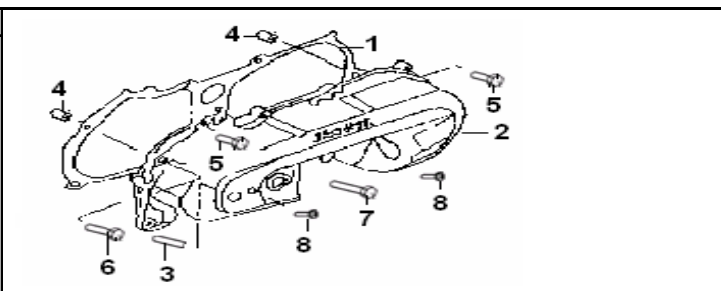

SIDECOVER ASSY

NO.	PART NO.	EN DESCRIPTION	QTY
1	207208.009000	GASKET, SIDE COVER	1
2	169022080030	SIDE COVER	1
3	26128G02F000	SHAFT	1
4	26208J01F000	DOWEL PIN	2
5	301310602565	SCREW M6X25	8
6	301310603565	SCREW	2
7	301310606565	PAN HEAD SCREW	1
8	302460601265	STOPPER	1