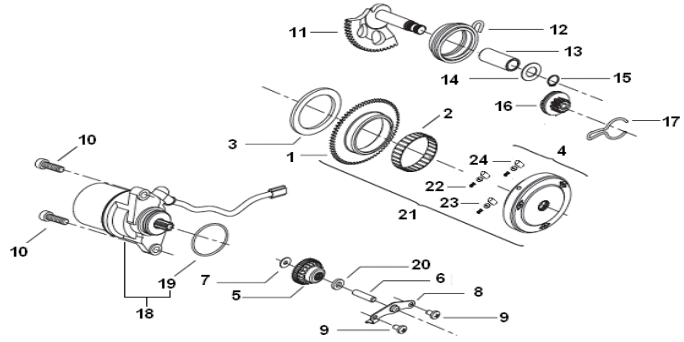

### PISTON CRANKSHAFT CONNECTING ROD ASSY

NO.	PART NO.	EN DESCRIPTION	QTY
1	208100.022000	CRANKSHAFT, ASSY	1
2	15100B01F00B	PISTON ASSY	1
3	15105B16F000	PISTON PIN	1
4	15103B01F000	PISTON RING	2
5	15111G02F000	CIRCLIP	2
6	15110B16F000	NEEDLE BEARING	1
7	15101B01F000	WOODRUFF KEY	1
8	B12016620453	BALL BEARING	2
9	15213G02F000	OIL SEAL	1
10	26215G02F000	OIL SEAL ASSY	1
11	15214G02F000	COLLAR	1
12	17308G02F000	CIRCLIP	1

### OIL PUMP ASSY

NO.	PART NO.	EN DESCRIPTION	QTY
1	219101.005000	OIL PUMP ASSY	1
2	B02000501463	SCREW	2
3	15211G02F000	PUMP DRIVE GEAR	1
4	B090103014C0	PIN	1
5	15106G02F910	CIRCLIP	2
6	260201070000	HOSE,OIL INLET	1
7	19213G02F00A	HOSE CLIP	2
8	221405.104000	HOSE,OIL OUTLET	1
9	19217G02F00A	HOSE CLIP	2

### CLUTCH ASSY.

NO.	PART NO.	EN DESCRIPTION	QTY
1	220011160000	PRIMARY DRIVE SHAFT new	1
2	18114G02F000	PLATE WASHER	1
3	B01090801263	PAN HEAD SCREW	1
4	B08010001700	CIRCLIP	1
5	B12016600300	ROLING BEARING	1
6	24203G02F000	OIL SEAL	1
7	24301B01F000	CLUTCH ASSY,shoe	1
8	24245G02F000	BALL BEARING 6003	1
9	24303G02F000	NUT	1
10	24700G02F000	CLUTCH DRUM	1
11	24305G02F940	NUT	1
12	200492080000	RING φ5.5X1.5	2
13	24209G02F000	BEARING 8X28X8	1
14	24101G02F000	FACE, movable drive	1
15	213119.003000	ROLLER	6
16	24103G02F000	PLATE, movable drive	1
17	24104G02F000	DAMPER	3
18	24105G02F000	COLLAR	1
19	24106B01F000	WASHER	1
20	24107B01F000	V BELT, DRIVE	1
21	24108G02F000	FACE, FIXED DRIVE	1
22	24109G02F000	STAR WASHER	1
23	213203.001161	RATCHET (STARTING)	1
24	15112G02F010	WASHER, SPRING	1
25	B04031212553	NUT	1
26	24204G02F000	FACE, FIXED DRIVEN	1
27	24205G02F000	FACE, MOVABLE DRIVEN	1
28	24206G02F000	OIL SEAL	2
29	24207G02F000	O-RING	2
30	24308B01F000	SPRING	1
31	24309G02F930	SEAT, SPRING	1
32	24200B01F000	DRIVEN PULLEY COMP.	1
33	213100.039000	DRIVE PULLEY COMP.	1
34	213100.010000	SHIFT ASSY	1
35	24208G02F000	PIN, GUIDE	2
36	20001107007X	WASHER	1
36	200021070030	WASHER	1
36	200011070013	WASHER	1