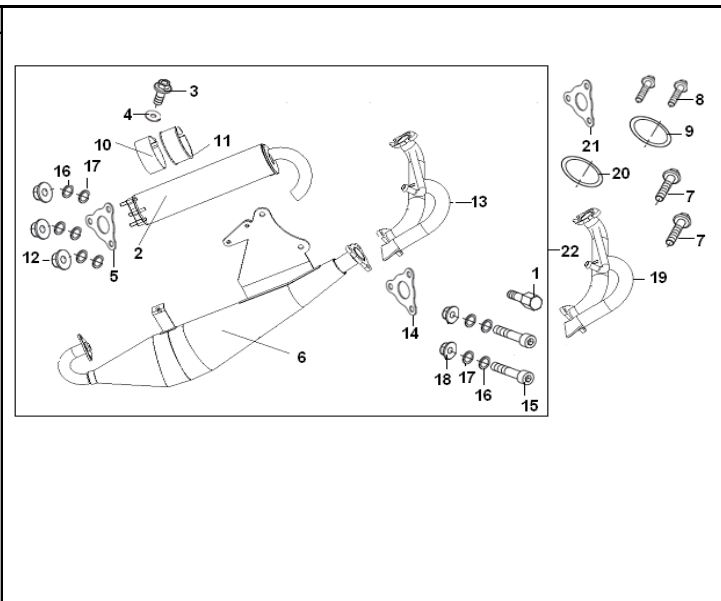

MUFFLER ASSY.

NO.	PART NO.	DESCRIPTION	QTY
1	08013B920010	BOLT	1
2	48300B910000	MUFFLER ASSY.	1
3	B01090602065	6X25MM	1
4	B07000000605	WASHER	1
5	47490B920000	CUSHION	1
6	47200B570001	MUFFLER ASSY.	1
7	B01090803065	BOLT 8X30MM	2
8	B0109060166L	BOLT 6X16MM	2
9	47035B910000	GASKET, EXHAUST PIPE	1
10	02135B920000	ADIABATIC RUBBER	1
11	48831B140005	MUFFLER HOOP	2
12	47006J010000	NUT	3
13	47500B570011	EXHAUST PIPE COMP	1
14	47491B920002	CUSHION	1
15	B02050602564	BOLT 6X25MM	2
16	B07000000604	WASHER	5
17	B07030000604	WASHER 6	5
18	B04000600054	NUT 6	2
19	47500B570002	EXHAUST PIPE COMP	1
20	47035B910000	GASKET, EXHAUST PIPE	1
21	47491B920002	CUSHION	1
22	47100B57011Z	MUFFELER ASSY COMP	1