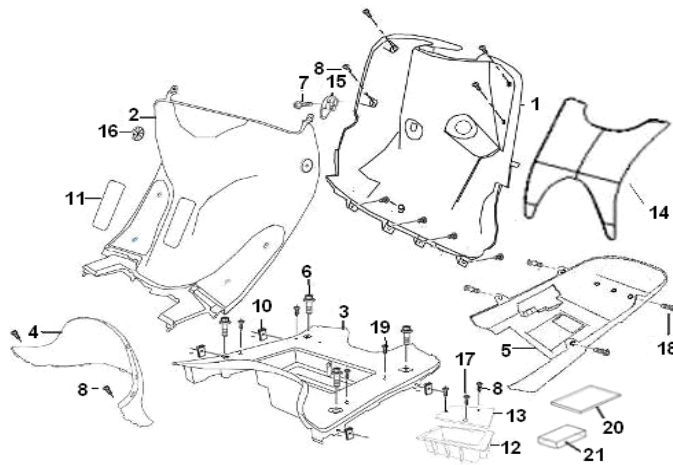

LEG SHIELD ASSY.

NO.	PART NO.	DESCRIPTION	QTY
1	65422A010000	FR. COVER ,TOOL BOX	1
2	65402A010000	LEG SHIELD	1
3	65405A010000	FLOOR, BLACK	1
4	65605A010000	JOIN BOARD	1
5	65406A010000	FENDER	1
6	B01090605065	BOLT	4
7	B01090601665	BOLT	1
8	B05074201605	SCREW	9
9	B05074801605	SCREW	4
10	65801T020000	SPRING NUT	4
11	65403A010000	INSPECT COVER	1
12	65421A010000	BOX,BATTERY	1
13	65411A010000	BATTERY COVER	1
14	65415A010000	FOOT PLATE	1
15	03311A010000	HOOK, HELMET	1
16	86300J000002	FRONT REFLECTOR	2
17	B05074201605	SCREW 4.2X16MM	3
18	B01090601265	BOLT M6X12MM	4
19	B05074201305	SCREW 4.2X13MM	4
20	65811BMBT000	BATTERY DAMPER I	1
21	65811B50T000	BATTERY DAMPER	1