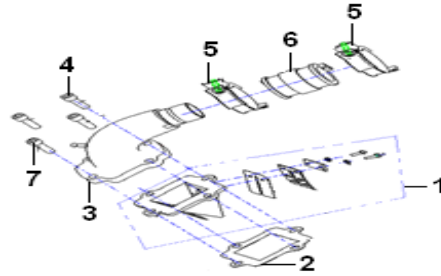

REED VALVE ASSY

NO.	PART NO.	EN DESCRIPTION	QTY
1	32300A02F000	REED VALVE ASSY	1
2	202306.002000	VALVE SEAT GASKET	1
3	32200B01F000	PIPE, INTAKE	1
4	302040602065	SCREWM6X20	3
5	32202G01F000	CLAMP HOSE ASSY	2
6	32237G01F000	RUBBER PIPE	1
7	206412.001472	SCREW	1