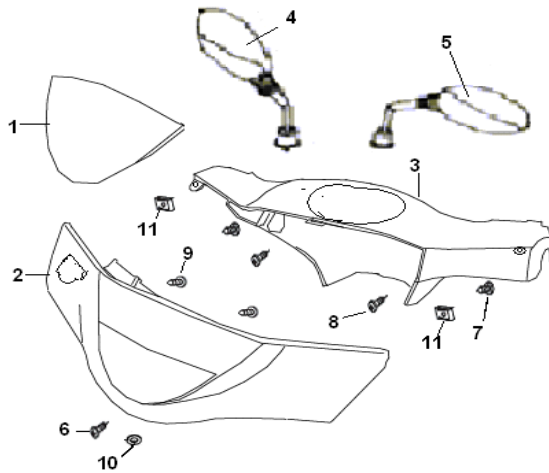

HANDLE COVER ASSY.

NO.	PART NO.	DESCRIPTION	QTY
1	65203A010000	METER VISION ASSY.	1
2	65201B57BH00	HANDLE COVER, BLACK BH	1
2	65201B57001Z	HANDLE COVER, BLACK BH with sticker in red	1
3	65202B570000	HANDLE COVER,	1
4	40480B570000	REAR VIEW MIRROR ASSY., R(E-	1
5	40450B570000	REAR VIEW MIRROR ASSY., L(E-	1
6	B02000503525	SCREW 5X35MM	1
7	B05074201605	SCREW 4.2X16MM	2
8	B05074201305	SCREW 4.2X13MM	2
9	B13040401202	SCREW 4X12MM	2
10	B07030000505	WASHER 5	1
11	65801T020000	SPRING NUT	2