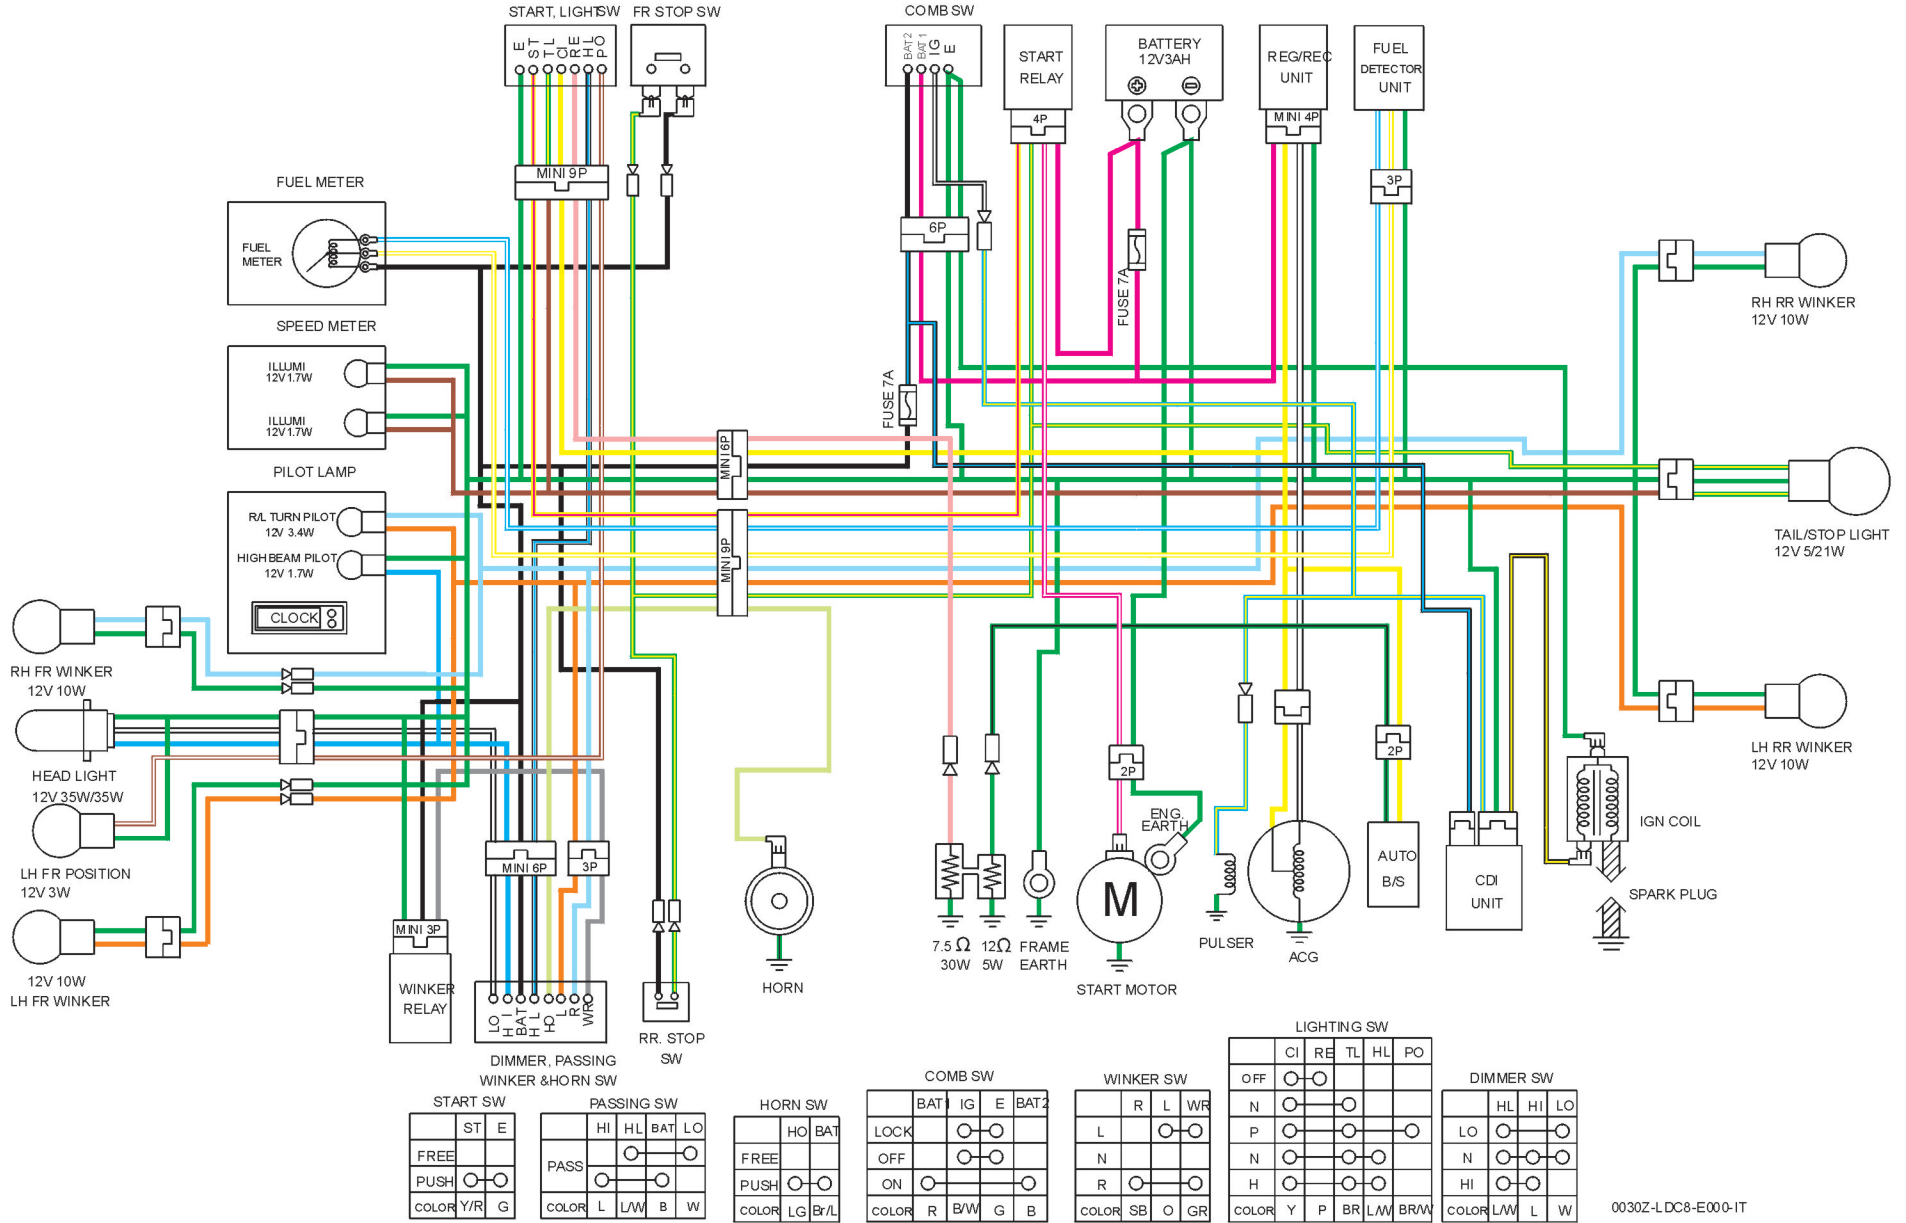

A G I L I T Y 5 0

0030Z-LDC8-E000-IT

- | | | | | | | | | |
|-------------|-------------|----------------|---------------|----------------|--------|--------------|----------------|--------------|
| YELLOW | SKY BLUE | GREEN / RED | BROWN / WHITE | BLUE / YELLOW | BLUE | GRAY | BLACK / YELLOW | BLUE / BLACK |
| RED | LIGHT GREEN | YELLOW / WHITE | BLACK / WHITE | WHITE / YELLOW | WHITE | BLACK | GREEN / BLUE | RED / YELLOW |
| GREEN | BROWN | BLUE / WHITE | RED / YELLOW | GREEN / YELLOW | ORANGE | BROWN / BLUE | GREEN / WHITE | WHITE / BLUE |
| RED / BLACK | BLACK / RED | YELLOW / BLACK | | | | | | |