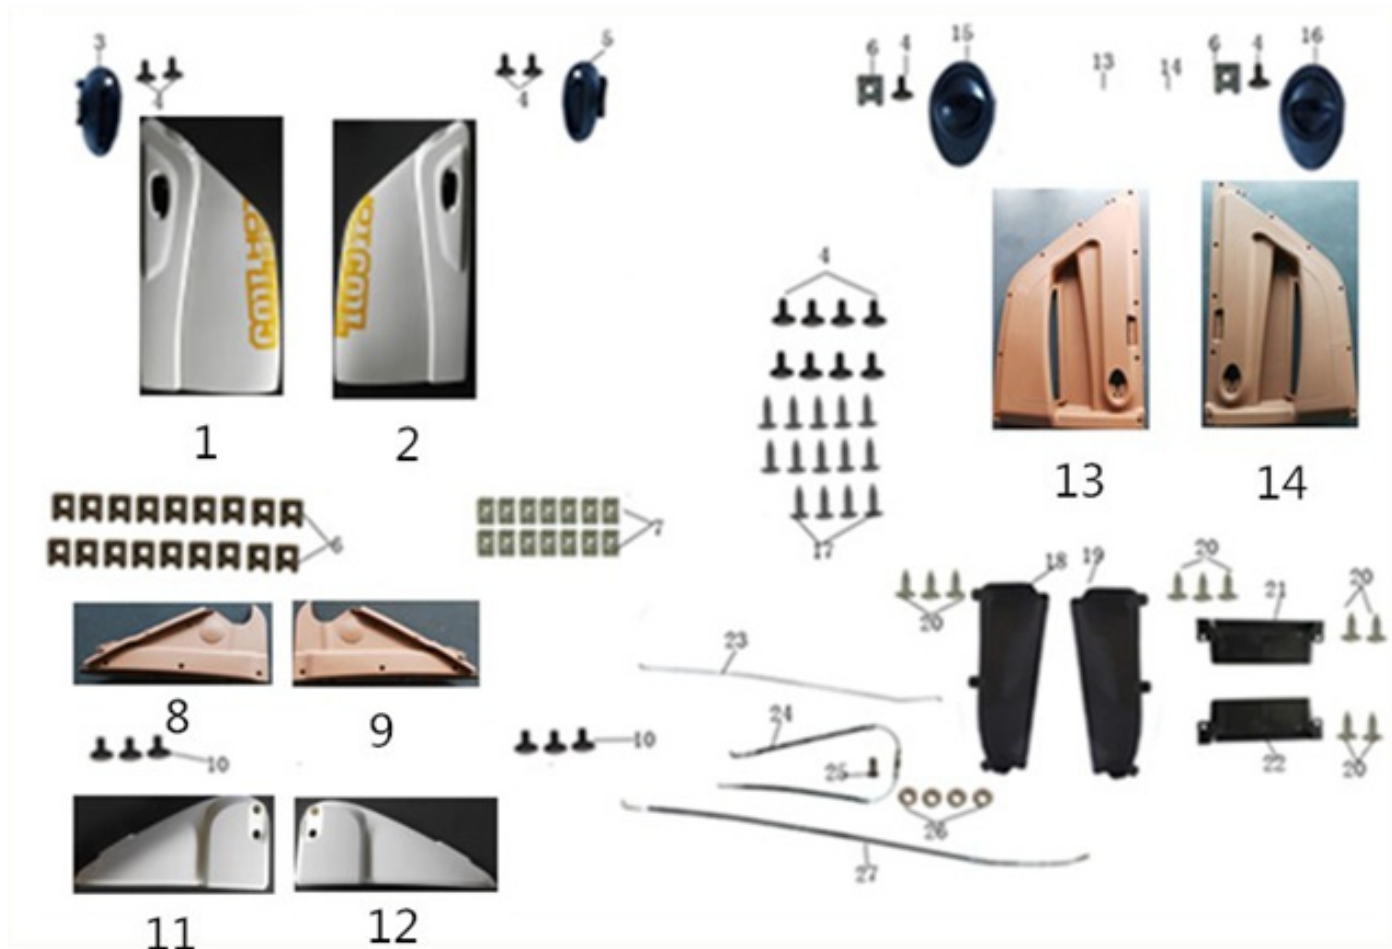

SKÆRME / INDVENDIGE PANELER

Nr.	Varenr.	Tekst
1	IVE-254	Left outer door
2	IVE-255	Right outer door
3	IVE-256	Left outer door handle
4	IVE-257	Cross tray head screw
5	IVE-258	Right outer door handle
6	IVE-259	Card with nut
7	IVE-260	Card
8	IVE-261	Left door inner cover
9	IVE-262	Right door inner cover
10	IVE-263	Cross tray head screw
11	IVE-264	Left door front cover
12	IVE-265	Right door front cover
13	IVE-266	Left inner door panel
14	IVE-267	Right inner door panel

Nr.	Varenr.	Tekst
15	IVE-268	Left inner door handle
16	IVE-269	Right inner door handle
17	IVE-270	Tapping screw
18	IVE-271	Door left storage box
19	IVE-272	Door right storage box
20	IVE-273	Tapping screw
21	IVE-274	Left inner box, door
22	IVE-275	Right inner box, door
23	IVE-276	Door lever
24	IVE-277	Door cable 1
25	IVE-278	Cross tray head screw
26	IVE-279	Six angle flange nut
27	IVE-280	Door cable 2