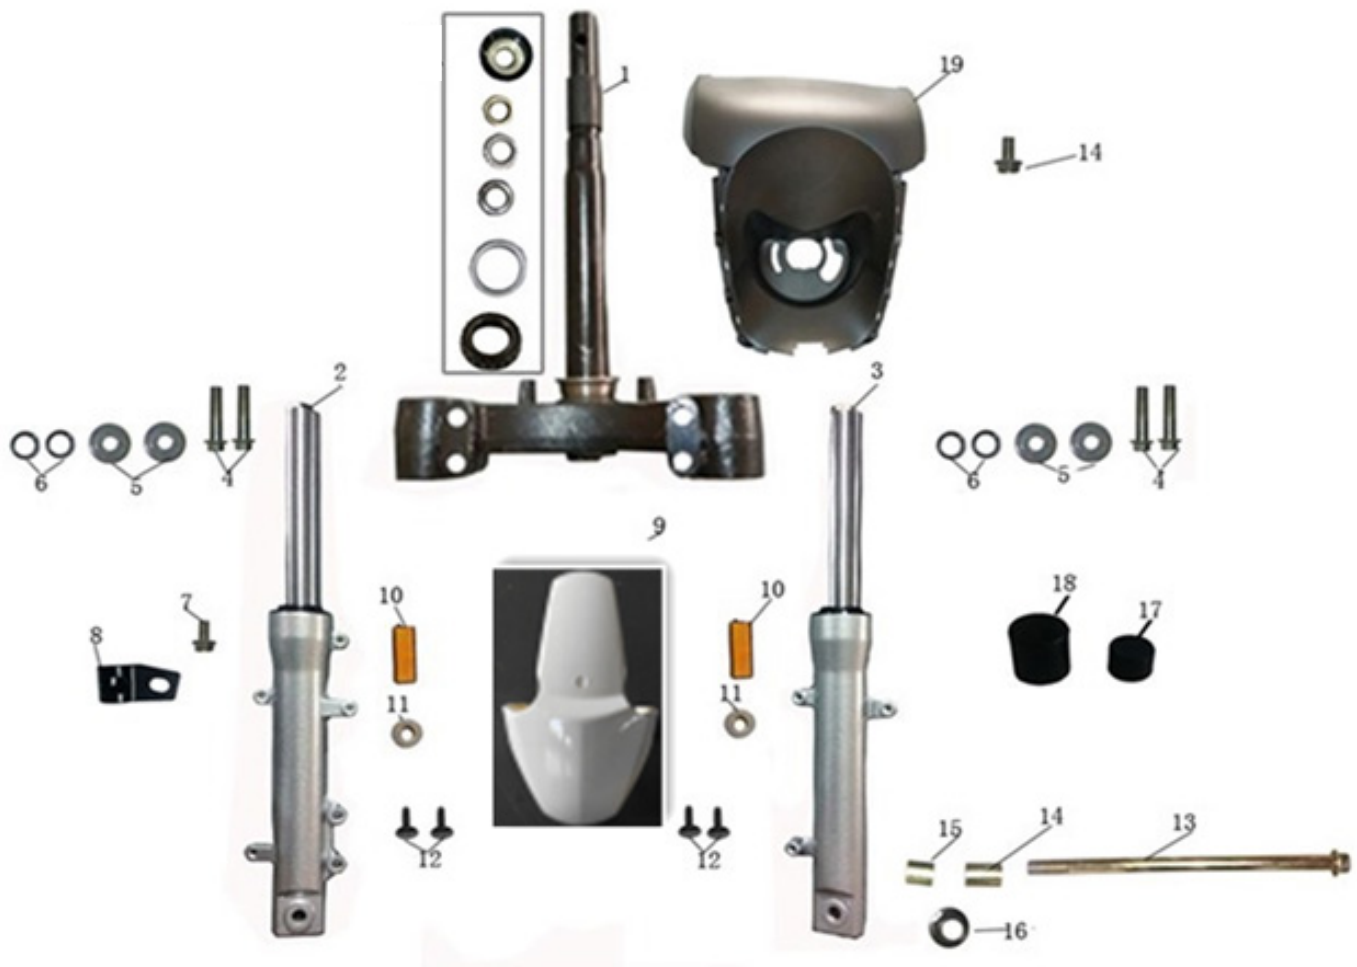

SPEJLE

Nr.	Varenr.	Tekst
1	IVE-111	Left rear mirror
2	IVE-112	Right rear mirror
3	IVE-113	Six angle flange bolt
4	IVE-114	Rubber busher, bolt

RAT / STYR

Nr.	Varenr.	Tekst	Nr.	Varenr.	Tekst
1	IVE-115	Steering bar	11	IVE-125	Horn switch
2	IVE-116	Left handle bar (rubber only)	12	IVE-126	Turning light switch
	IVE-116-K	Håndtag venstre komplet	13	IVE-127	Base,right switch box
3	IVE-117	Acceleration handlebar (rubber only)	14	IVE-128	Cover, right switch box
	ive-117-K	Gashåndtag komplet (højre)	15	IVE-129	Start switch
4	IVE-118	Six angle locking nut	16	IVE-130	Headlight switch
5	IVE-119	Busher,steering bar	17	IVE-131	Oil cable
6	IVE-120	Six angle flange bolt	18	IVE-132	Under cover, steering bar
7	IVE-121	Switch base, left	19	IVE-133	Up cover, steering bar
8	IVE-122	Switch base, right	20	IVE-134	Cross tray head screw
9	IVE-123	Cross tray small head screw	21	IVE-135	Tapping screw
10	IVE-124	Hi-low beam switch			

FORGAFFEL / KRONRØR

Nr.	Varenr.	Tekst	Nr.	Varenr.	Tekst
1	IVE-136	Steering column	10	IVE-145	Side reflector
2	IVE-137	Front right shock absorber 44 cm	11	IVE-146	Six angle flange nut
	IVE-137.1	Front right shock absorber 48 cm	12	IVE-147	Cross tray head screw
3	IVE-138	Front left shock absorber 44 cm	13	IVE-148	Front axle
	IVE-138.1	Front left shock absorber 48 cm	14	IVE-149	Front axle sleeve (long)
4	IVE-139	Six angle flange bolt	15	IVE-150	Front axle sleeve (short)
5	IVE-140	Flat washer	16	IVE-151	Six angle locking nut
6	IVE-141	Spring washer	17	IVE-152	Rubber, bolt
7	IVE-142	Six angle flange bolt	18	IVE-153	Rubber, bolt
8	IVE-143	Clip, disc brake	19	IVE-154	Front inner fender
9	IVE-144	Front fender			