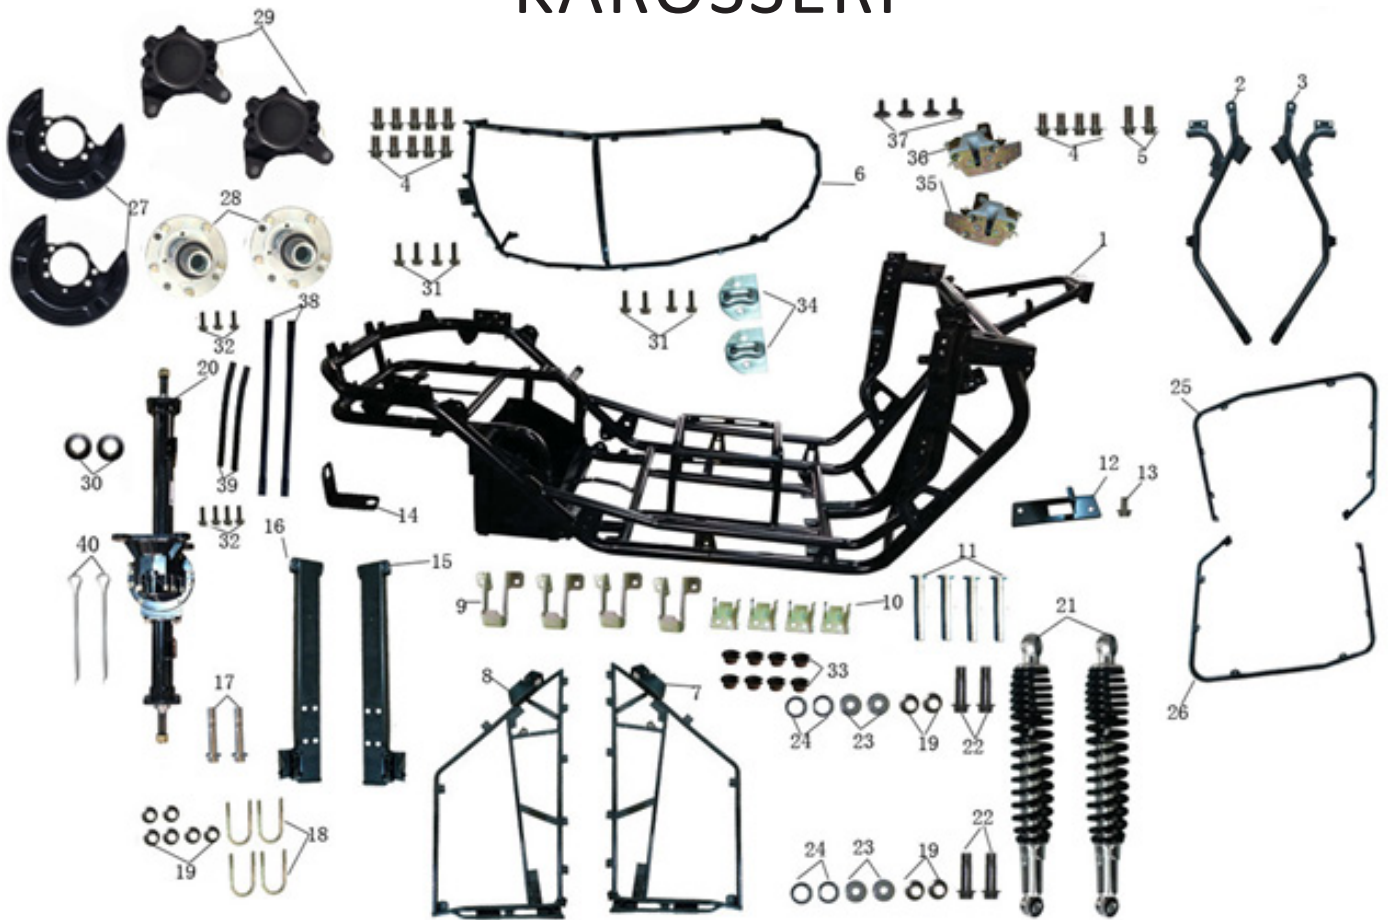

KAROSSERI

Nr.	Varenr.	Tekst	Nr.	Varenr.	Tekst
1	IVE-317	Main frame	23	IVE-339	Flat washer
2	IVE-318	Left support, roof frame	24	IVE-340	Spring washer
3	IVE-319	Right support, roof frame	25	IVE-341	window left fixing support se 323
4	IVE-320	Six angle flange bolt	26	IVE-342	window right fixing support se 324
5	IVE-321	Six angle flange bolt	27	IVE-343	Fender, disc brake
6	IVE-322	Roof frame	28	IVE-344	Flange
7	IVE-323	Door right fixing support	29	IVE-345	Fix base, disc brake
8	IVE-324	Door left fixing support	30	IVE-346	Shaft
9	IVE-325	Hinge support	31	IVE-347	Six angle flange bolt
10	IVE-326	Door lock support	32	IVE-348	Six angle flange bolt
11	IVE-327	Bolt, Hinge support	33	IVE-349	Busher, hinge support
12	IVE-328	Accelerator support	34	IVE-350	Door lock
13	IVE-329	Six angle flange bolt	35	IVE-351	Lock base, right door
14	IVE-330	Support, rear disc	36	IVE-352	Lock base, left door
15	IVE-331	Left plain fork	37	IVE-353	Cross tray head screw
16	IVE-332	Right plain fork	38	IVE-354	Layer, battery
17	IVE-333	Six angle flange bolt	39	IVE-355	Battery rubber
18	IVE-334	U style bolt	40	IVE-356	Pin
19	IVE-335	Six angle flange locking nut			
20	IVE-336	Rear axle			
21	IVE-337	Rear shock absorber			
22	IVE-338	Six angle flange bolt