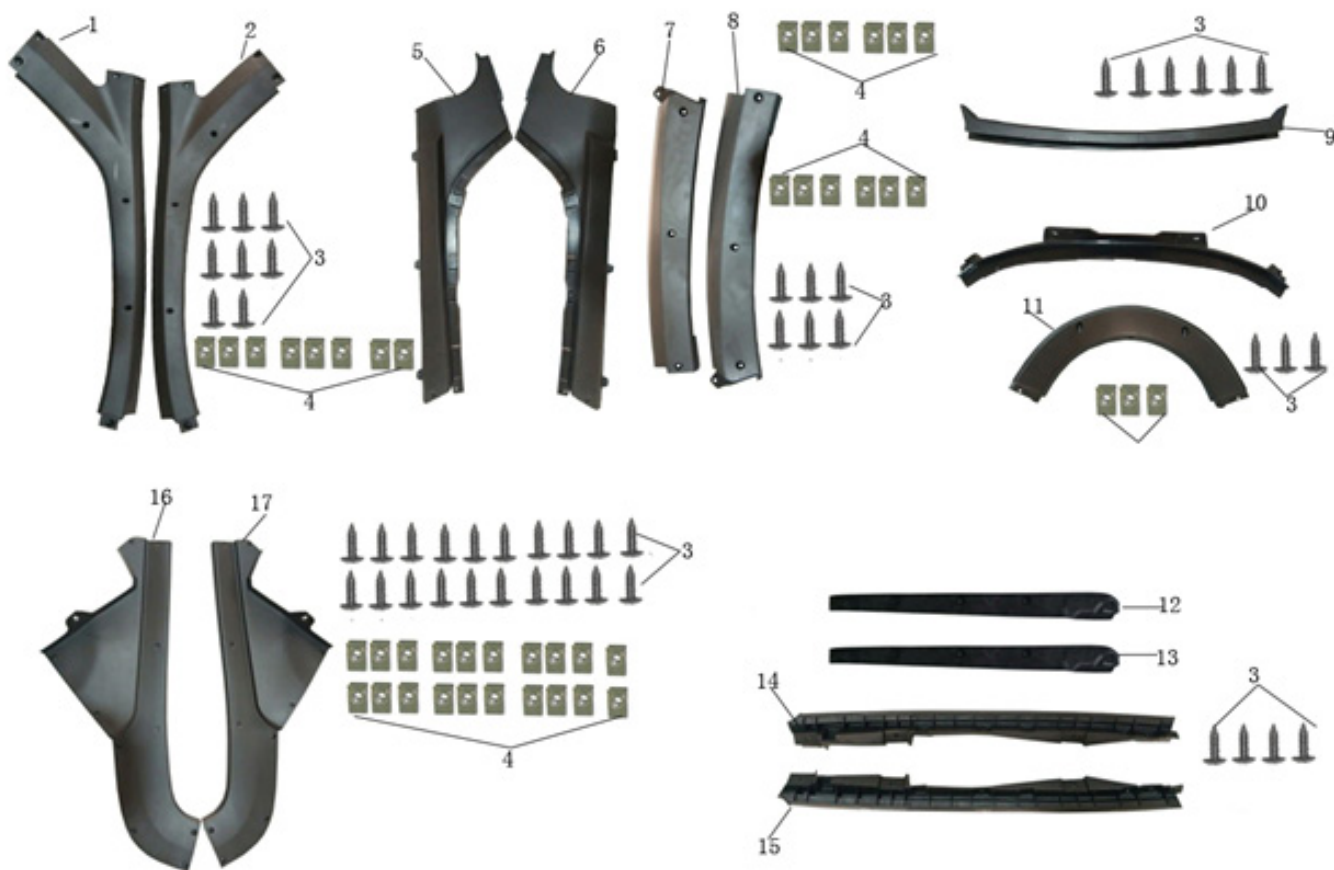

PYNTELISTER

Nr.	Varenr.	Tekst
1	IVE-281	Left up inner decorative board
2	IVE-282	Right up inner decorative board
3	IVE-283	Tapping screw
4	IVE-284	Card
5	IVE-285	Frond side strip
6	IVE-286	Right side strip
7	IVE-287	Fr. Left inner decorative board
8	IVE-288	Fr. Right inner decorative board
9	IVE-289	Decorative cover, up bars

Nr.	Varenr.	Tekst
10	IVE-290	Front fixing bracket, windshield
11	IVE-291	Rear inner up decorative board
12	IVE-292	Left door inner decorative board
13	IVE-293	Right door inner decorative board
14	IVE-294	Left fixing bracket, windshield
15	IVE-295	Right fixing bracket, windshield
16	IVE-296	Left down decorative board
17	IVE-297	Right down decorative board