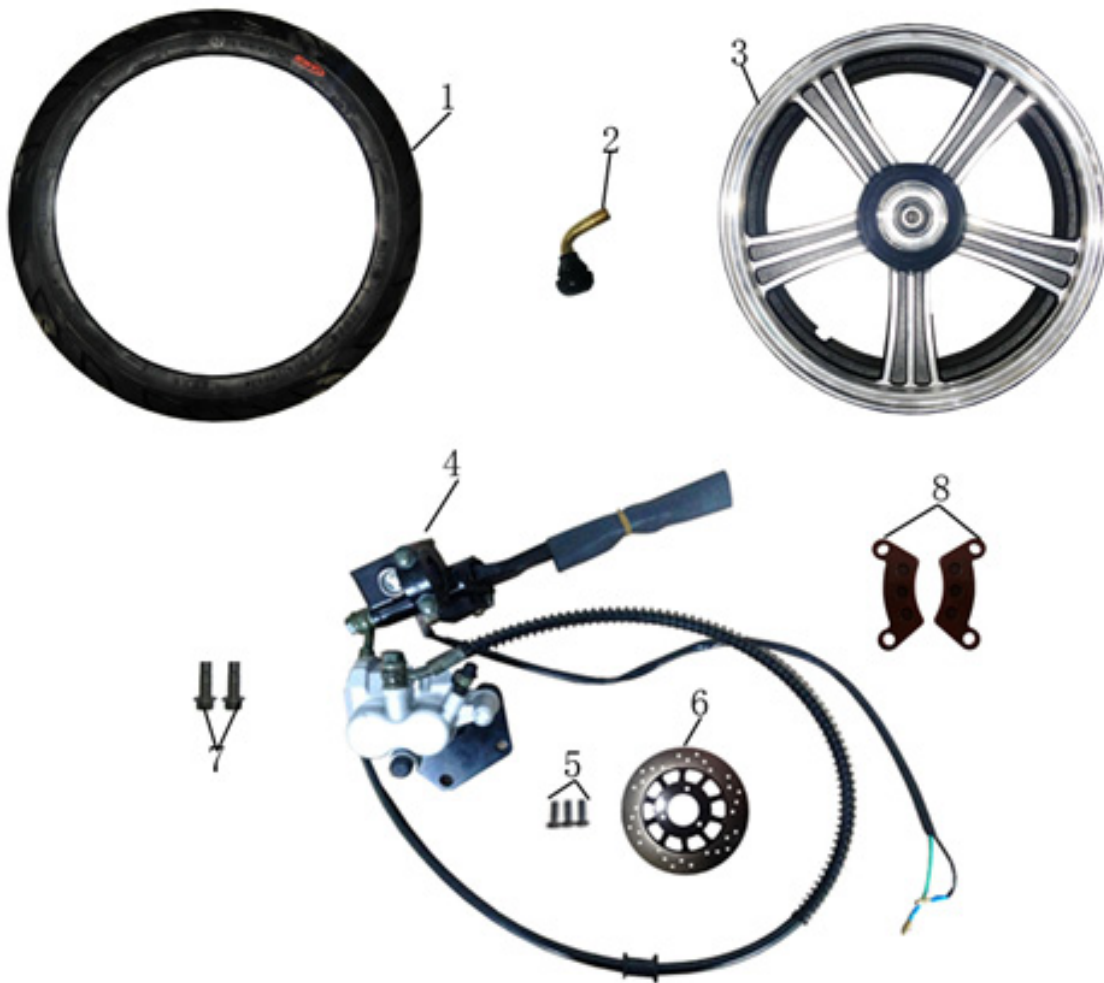

SPEJLE

Nr.	Varenr.	Tekst
1	IVE-111	Left rear mirror
2	IVE-112	Right rear mirror
3	IVE-113	Six angle flange bolt
4	IVE-114	Rubber busher, bolt

RAT / STYR

Nr.	Varenr.	Tekst	Nr.	Varenr.	Tekst
1	IVE-115	Steering bar	11	IVE-125	Horn switch
2	IVE-116	Left handle bar (rubber only)	12	IVE-126	Turning light switch
	IVE-116-K	Håndtag venstre komplet	13	IVE-127	Base,right switch box
3	IVE-117	Acceleration handlebar (rubber only)	14	IVE-128	Cover, right switch box
	ive-117-K	Gashåndtag komplet (højre)	15	IVE-129	Start switch
4	IVE-118	Six angle locking nut	16	IVE-130	Headlight switch
5	IVE-119	Busher,steering bar	17	IVE-131	Oil cable
6	IVE-120	Six angle flange bolt	18	IVE-132	Under cover, steering bar
7	IVE-121	Switch base, left	19	IVE-133	Up cover, steering bar
8	IVE-122	Switch base, right	20	IVE-134	Cross tray head screw
9	IVE-123	Cross tray small head screw	21	IVE-135	Tapping screw
10	IVE-124	Hi-low beam switch			

FORGAFFEL / KRONRØR

Nr.	Varenr.	Tekst	Nr.	Varenr.	Tekst
1	IVE-136	Steering column	10	IVE-145	Side reflector
2	IVE-137	Front right shock absorber 44 cm	11	IVE-146	Six angle flange nut
	IVE-137.1	Front right shock absorber 48 cm	12	IVE-147	Cross tray head screw
3	IVE-138	Front left shock absorber 44 cm	13	IVE-148	Front axle
	IVE-138.1	Front left shock absorber 48 cm	14	IVE-149	Front axle sleeve (long)
4	IVE-139	Six angle flange bolt	15	IVE-150	Front axle sleeve (short)
5	IVE-140	Flat washer	16	IVE-151	Six angle locking nut
6	IVE-141	Spring washer	17	IVE-152	Rubber, bolt
7	IVE-142	Six angle flange bolt	18	IVE-153	Rubber, bolt
8	IVE-143	Clip, disc brake	19	IVE-154	Front inner fender
9	IVE-144	Front fender			

FORHJUL

Nr.	Varenr.	Tekst	Nr.	Varenr.	Tekst
1	IVE-155	Front tyre	5	IVE-159	Fixing bolt, disc brake pad
2	IVE-156	Air valve front tyre	6	IVE-160	Disc brake pad
3	IVE-157	Front rim	7	IVE-161	Six angle flange bolt
4	IVE-158	Front disc brake	8	IVE-162	Disc brake shoe (for) 2 stk