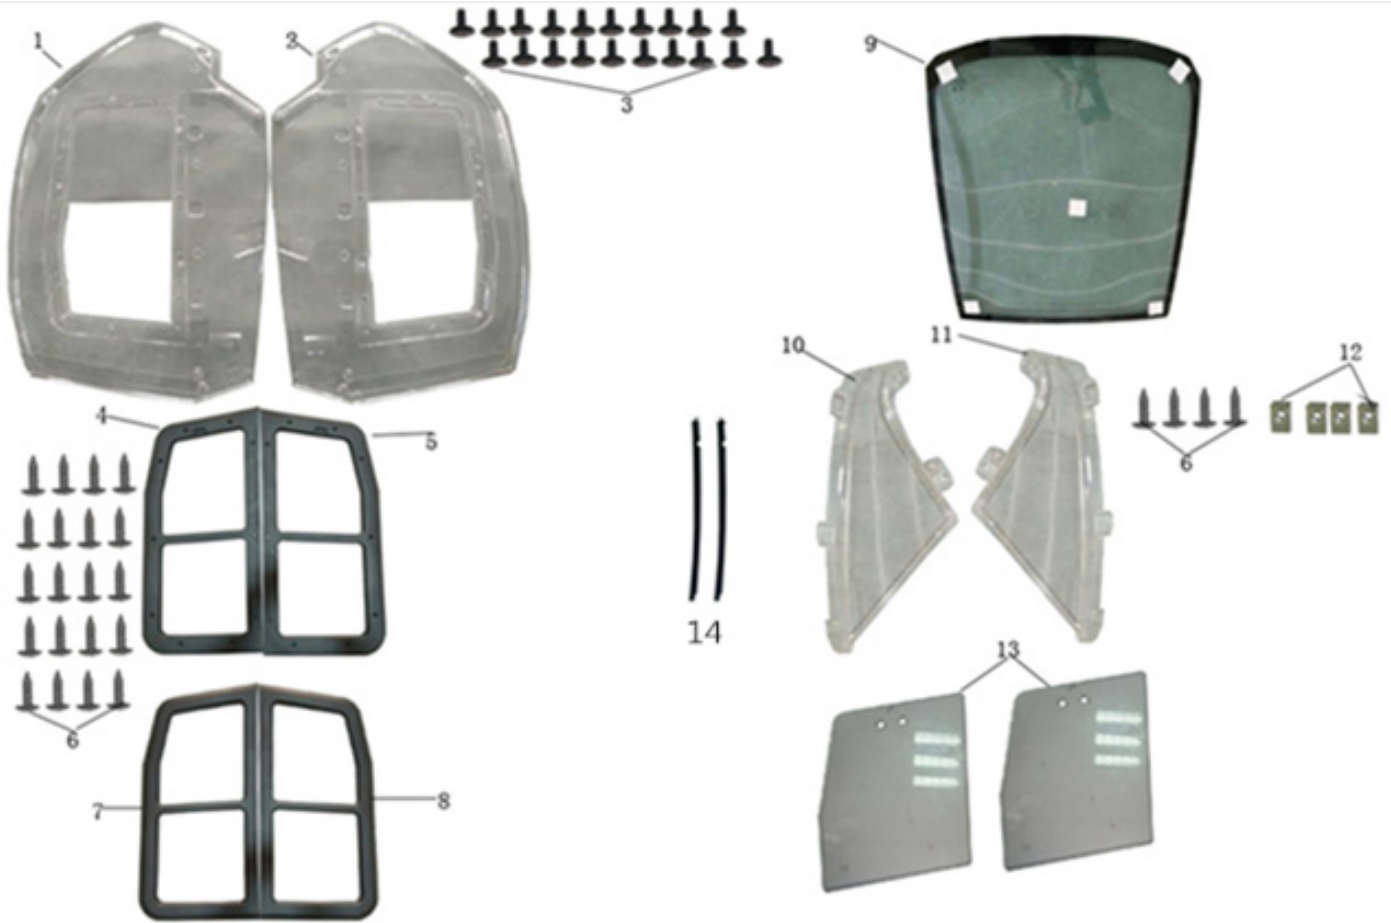

VINDUER

Nr.	Varenr.	Tekst
1	IVE-240	Left door glass
2	IVE-241	Right door glass
3	IVE-242	Cross tray head screw
4	IVE-243	Left outdoor trim
5	IVE-244	Right outdoor trim
6	IVE-245	Tapping screw
7	IVE-246	Left inter trim
8	IVE-247	Right inter trim