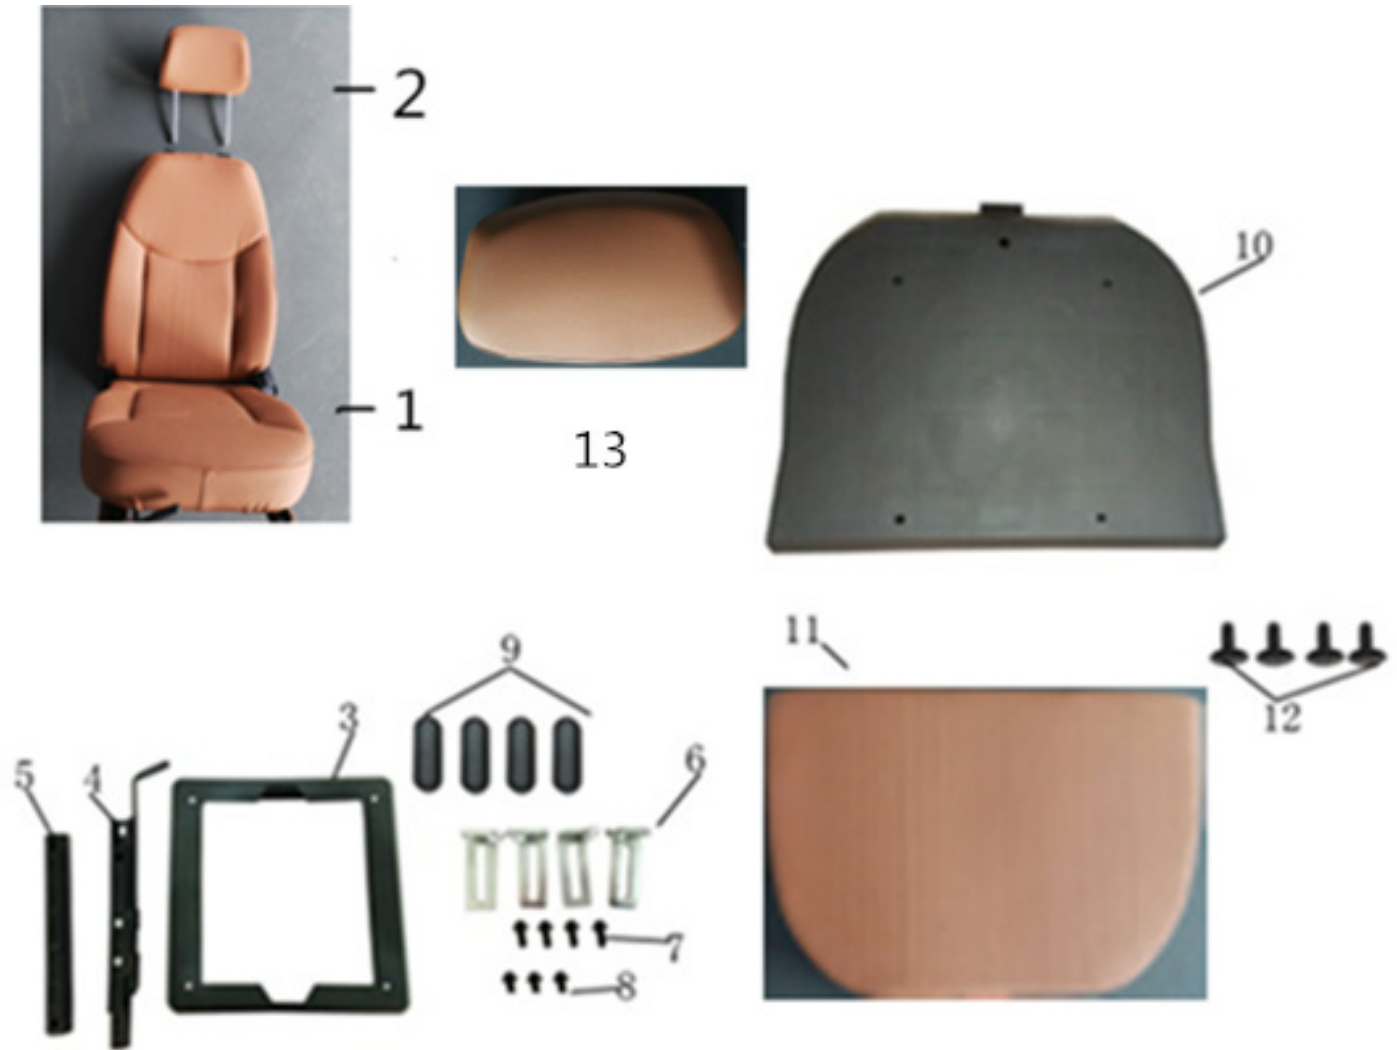

SÆDER

Nr.	Varenr.	Tekst
1	IVE-192	Front seat
2	IVE-193	Backseat, front seat
3	IVE-194	Front seat bottom board
4	IVE-195	Left chute, front seat
5	IVE-196	Right chute, front seat
6	IVE-197	Fixing support, seat
7	IVE-198	Six angle flange bolt

Nr.	Varenr.	Tekst
8	IVE-199	Six angle flange bolt
9	IVE-200	Adjustable cover, seat
10	IVE-201	Rear seat bottom board
11	IVE-202	Rear seat
12	IVE-203	Cross tray head screw
13	IVE-204	Backrest