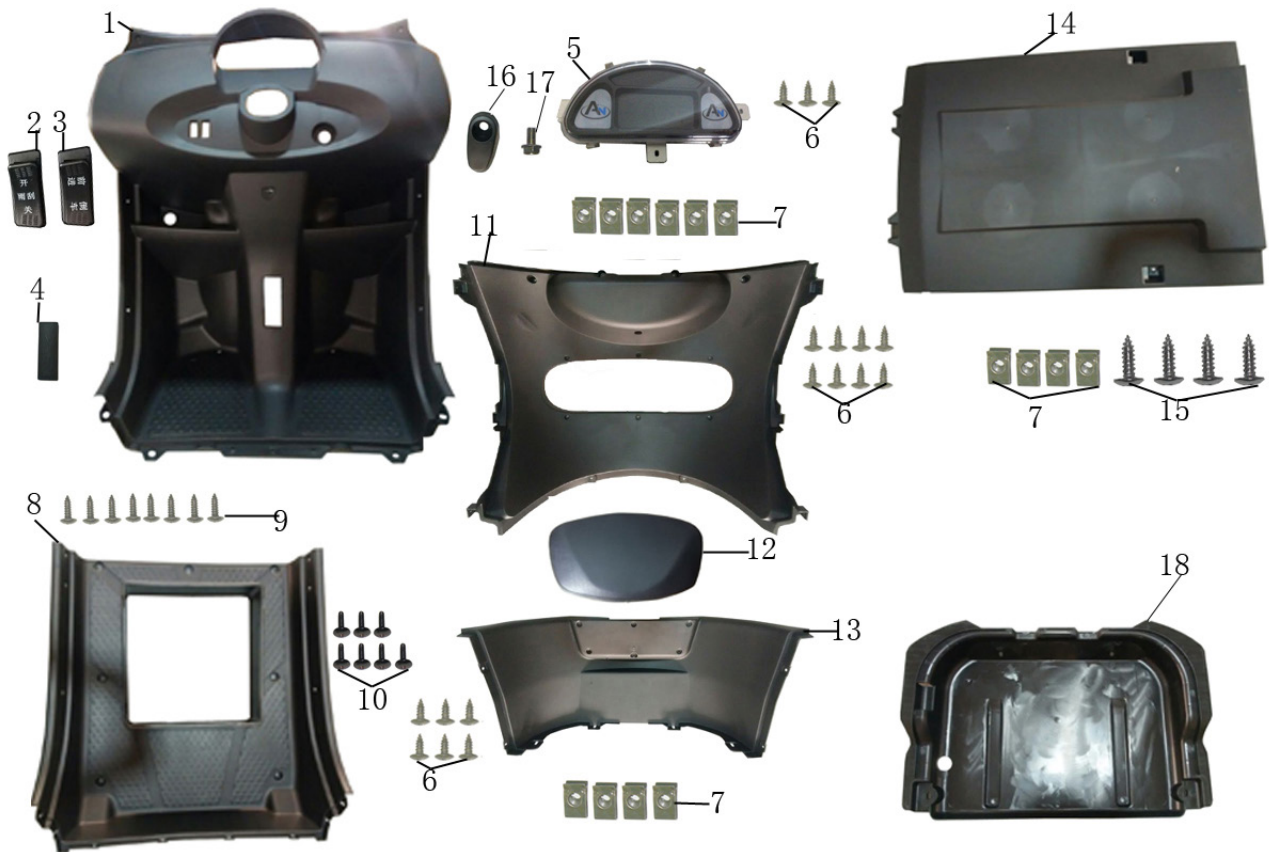

INSTRUMENTERING

Nr.	Varenr.	Tekst
1	IVE-174	Speedometer base
2	IVE-175	Wiper switch
3	IVE-176	Fore,back switch
4	IVE-177	Vin no. cover
5	IVE-178	Speedometer assy
6	IVE-179	Tapping screw
7	IVE-180	Card
8	IVE-181	Foot rest
9	IVE-182	Tapping screw
10	IVE-183	Tapping screw

Nr.	Varenr.	Tekst
11	IVE-184	Rear up seat back
12	IVE-185	Rear seat back
13	IVE-186	Rear down seat back
14	IVE-187	Bottom cover
15	IVE-188	Tapping screw
16	IVE-189	Hanger
17	IVE-190	Six angle flange bolt
18	IVE-191	bottom board, controller