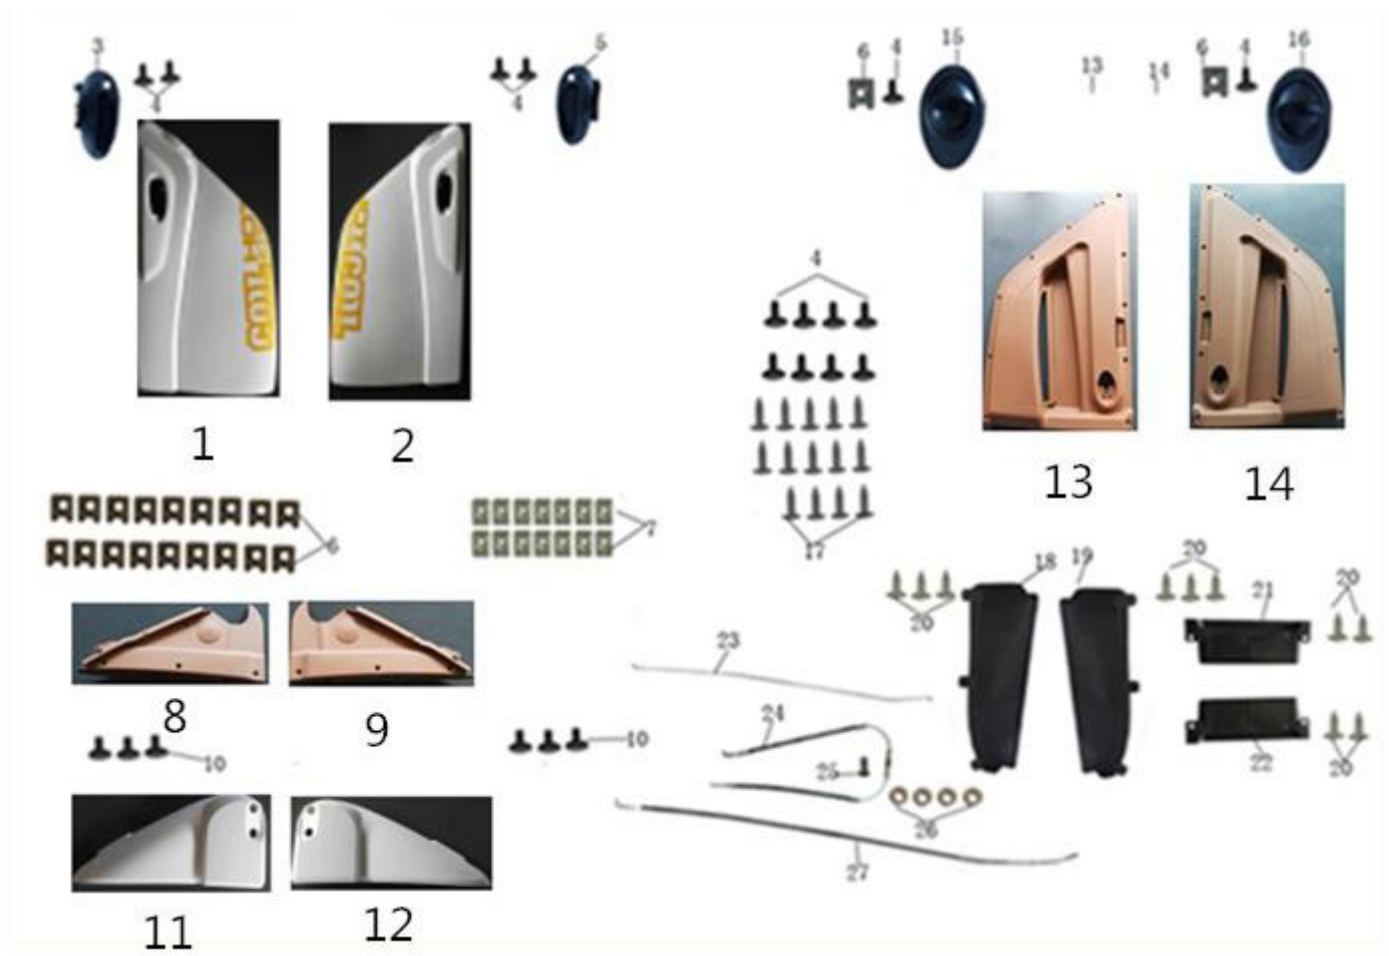

SKÆRME / INDVENDIGE PANELER

Nr.	Varenr.	Tekst
1	IVE-254	Left outer door
2	IVE-255	Right outer door
3	IVE-256	Left outer door handle
4	IVE-257	Cross tray head screw
5	IVE-258	Right outer door handle
6	IVE-259	Card with nut
7	IVE-260	Card
8	IVE-261	Left door inner cover
9	IVE-262	Right door inner cover
10	IVE-263	Cross tray head screw
11	IVE-264	Left door front cover
12	IVE-265	Right door front cover
13	IVE-266	Left inner door panel
14	IVE-267	Right inner door panel

Nr.	Varenr.	Tekst
15	IVE-268	Left inner door handle
16	IVE-269	Right inner door handle
17	IVE-270	Tapping screw
18	IVE-271	Door left storage box
19	IVE-272	Door right storage box
20	IVE-273	Tapping screw
21	IVE-274	Left inner box, door
22	IVE-275	Right inner box, door
23	IVE-276	Door lever
24	IVE-277	Door cable 1
25	IVE-278	Cross tray head screw
26	IVE-279	Six angle flange nut
27	IVE-280	Door cable 2