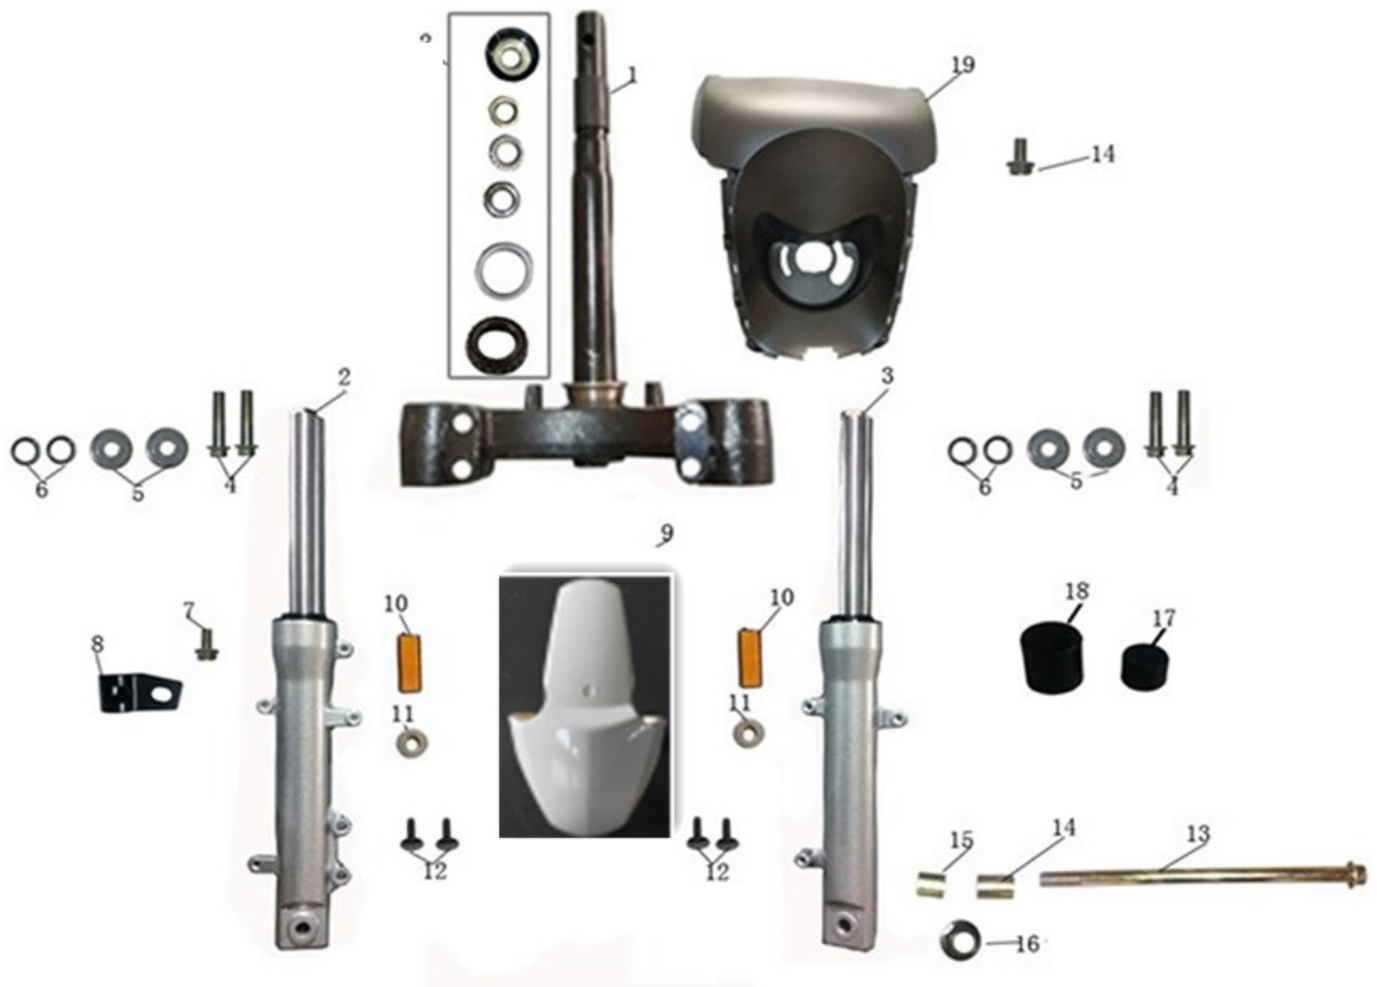

FORGAFFEL / KRONRØR

Nr.	Varenr.	Tekst	Nr.	Varenr.	Tekst
1	IVE-136	Steering column	10	IVE-145	Side reflector
2	IVE-137	Front right shock absorber 44 cm	11	IVE-146	Six angle flange nut
	IVE-137.1	Front right shock absorber 48 cm	12	IVE-147	Cross tray head screw
3	IVE-138	Front left shock absorber 44 cm	13	IVE-148	Front axle
	IVE-138.1	Front left shock absorber 48 cm	14	IVE-149	Front axle sleeve (long)
4	IVE-139	Six angle flange bolt	15	IVE-150	Front axle sleeve (short)
5	IVE-140	Flat washer	16	IVE-151	Six angle locking nut
6	IVE-141	Spring washer	17	IVE-152	Rubber, bolt
7	IVE-142	Six angle flange bolt	18	IVE-153	Rubber, bolt
8	IVE-143	Clip, disc brake	19	IVE-154	Front inner fender
9	IVE-144	Front fender