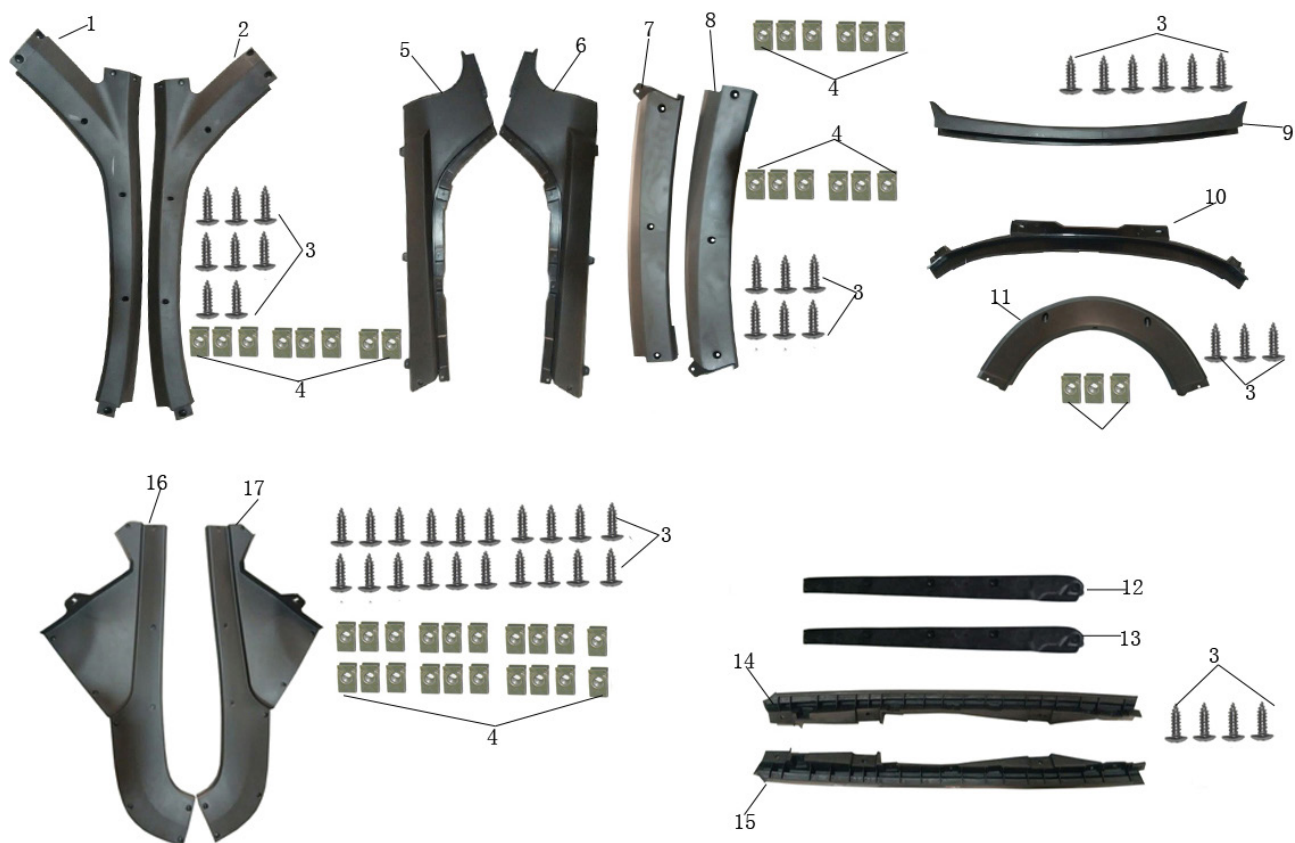

PYNTELISTER

Nr.	Varenr.	Tekst
1	IVE-281	Left up inner decorative board
2	IVE-282	Right up inner decorative board
3	IVE-283	Tapping screw
4	IVE-284	Card
5	IVE-285	Frond side strip
6	IVE-286	Right side strip
7	IVE-287	Fr. Left inner decorative board
8	IVE-288	Fr. Right inner decorative board
9	IVE-289	Decorative cover,up bars

Nr.	Varenr.	Tekst
10	IVE-290	Front fixing bracket, windshield
11	IVE-291	Rear inner up decorative board
12	IVE-292	Left door inner decorative board
13	IVE-293	Right door inner decorative board
14	IVE-294	Left fixing bracket,windshield
15	IVE-295	Right fixing bracket,windshield
16	IVE-296	Left down decorative board
17	IVE-297	Right down decorative board