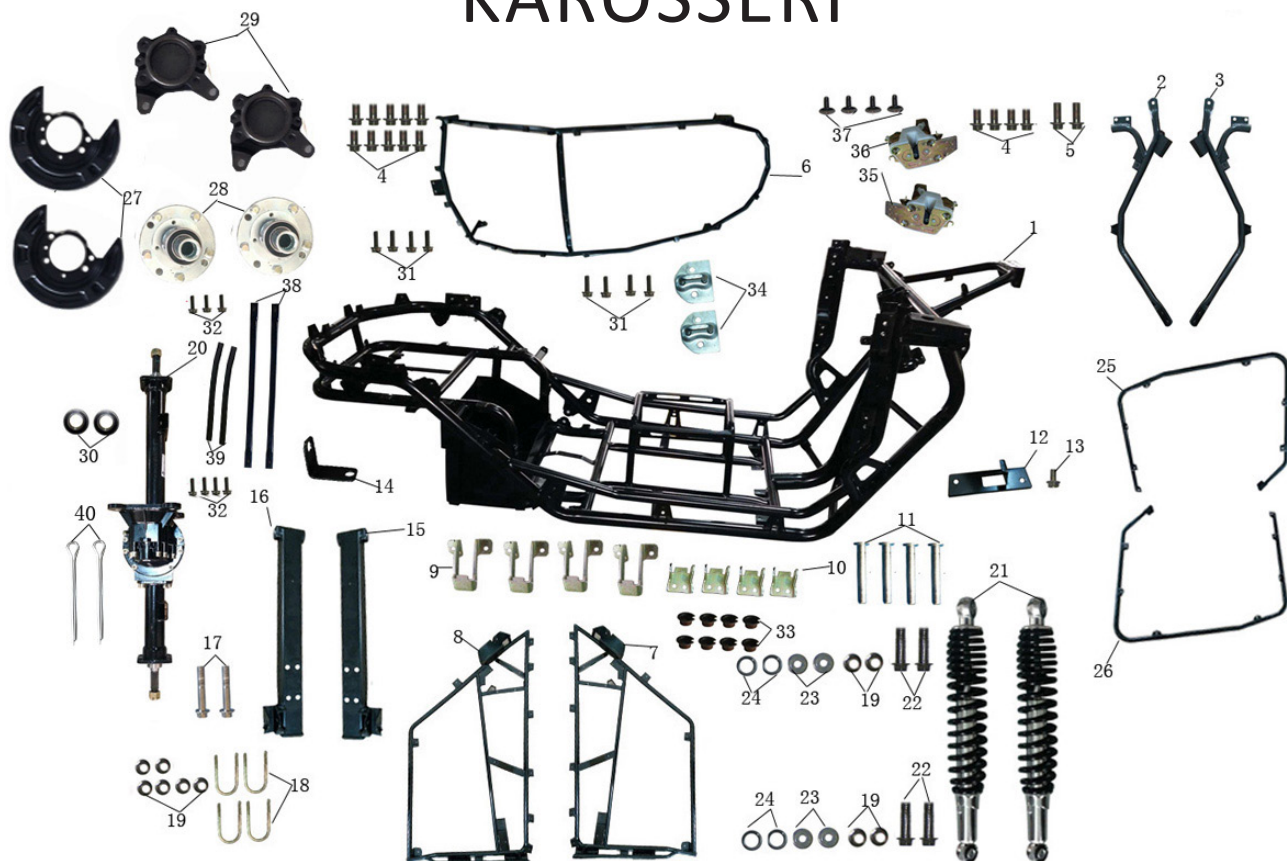

KAROSSERI

Nr.	Varenr.	Tekst	Nr.	Varenr.	Tekst
1	IVE-317	Main frame	23	IVE-339	Flat washer
2	IVE-318	Left support, roof frame	24	IVE-340	Spring washer
3	IVE-319	Right support, roof frame	25	IVE-341	window left fixing support se 323
4	IVE-320	Six angle flange bolt	26	IVE-342	window right fixing support se 324
5	IVE-321	Six angle flange bolt	27	IVE-343	Fender, disc brake
6	IVE-322	Roof frame	28	IVE-344	Flange
7	IVE-323	Door right fixing support	29	IVE-345	Fix base, disc brake
8	IVE-324	Door left fixing support	30	IVE-346	Shaft
9	IVE-325	Hinge support	31	IVE-347	Six angle flange bolt
10	IVE-326	Door lock support	32	IVE-348	Six angle flange bolt
11	IVE-327	Bolt, Hinge support	33	IVE-349	Busher, hinge support
12	IVE-328	Accelerator support	34	IVE-350	Door lock
13	IVE-329	Six angle flange bolt	35	IVE-351	Lock base, right door
14	IVE-330	Support, rear disc	36	IVE-352	Lock base, left door
15	IVE-331	Left plain fork	37	IVE-353	Cross tray head screw
16	IVE-332	Right plain fork	38	IVE-354	Layer, battery
17	IVE-333	Six angle flange bolt	39	IVE-355	Battery rubber
18	IVE-334	U style bolt	40	IVE-356	Pin
19	IVE-335	Six angle flange locking nut			
20	IVE-336	Rear axle			
21	IVE-337	Rear shock absorber			
22	IVE-338	Six angle flange bolt