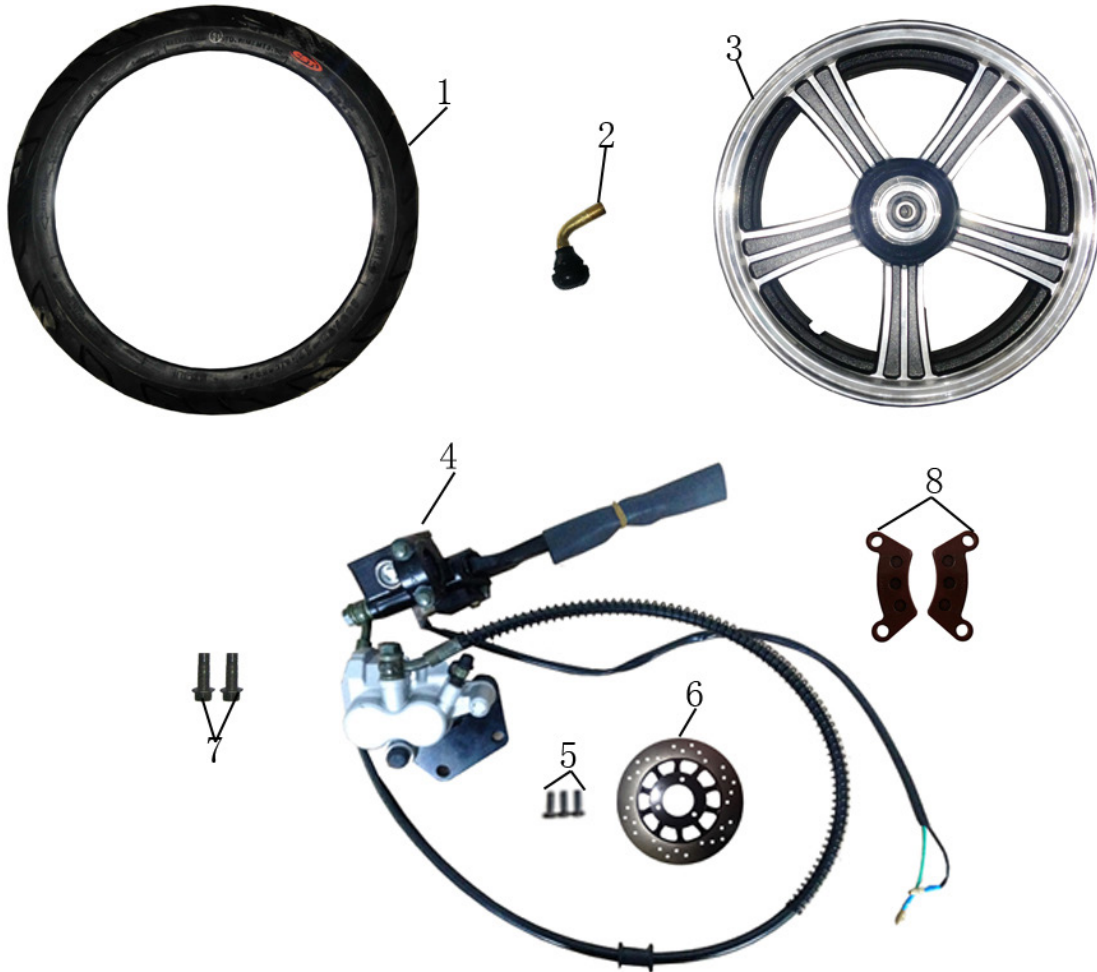

# RAT / STYR

Nr.	Varenr.	Tekst	Nr.	Varenr.	Tekst
1	IVE-115	Steering bar	11	IVE-125	Horn switch
2	IVE-116	Left handle bar ( rubber only)	12	IVE-126	Turning light switch
	IVE-116-K	Håndtag venstre komplet	13	IVE-127	Base,right switch box
3	IVE-117	Acceleration handlebar (rubber only)	14	IVE-128	Cover, right switch box
	ive-117-K	Gashåndtag komplet (højre)	15	IVE-129	Start switch
4	IVE-118	Six angle locking nut	16	IVE-130	Headlight switch
5	IVE-119	Busher,steering bar	17	IVE-131	Oil cable
6	IVE-120	Six angle flange bolt	18	IVE-132	Under cover, steering bar
7	IVE-121	Switch base, left	19	IVE-133	Up cover, steering bar
8	IVE-122	Switch base, right	20	IVE-134	Cross tray head screw
9	IVE-123	Cross tray small head screw	21	IVE-135	Tapping screw
10	IVE-124	Hi-low beam switch			

# FORGAFFEL / KRONRØR

Nr.	Varenr.	Tekst	Nr.	Varenr.	Tekst
1	IVE-136	Steering column	10	IVE-145	Side reflector
2	IVE-137	Front right shock absorber 44 cm	11	IVE-146	Six angle flange nut
	IVE-137.1	Front right shock absorber 48 cm	12	IVE-147	Cross tray head screw
3	IVE-138	Front left shock absorber 44 cm	13	IVE-148	Front axle
	IVE-138.1	Front left shock absorber 48 cm	14	IVE-149	Front axle sleeve (long)
4	IVE-139	Six angle flange bolt	15	IVE-150	Front axle sleeve (short)
5	IVE-140	Flat washer	16	IVE-151	Six angle locking nut
6	IVE-141	Spring washer	17	IVE-152	Rubber, bolt
7	IVE-142	Six angle flange bolt	18	IVE-153	Rubber, bolt
8	IVE-143	Clip, disc brake	19	IVE-154	Front inner fender
9	IVE-144	Front fender			

# FORHJUL

Nr.	Varenr.	Tekst
1	IVE-155	Front tyre
2	IVE-156	Air valve front tyre
3	IVE-157	Front rim
4	IVE-158	Front disc brake

Nr.	Varenr.	Tekst
5	IVE-159	Fixing bolt, disc brake pad
6	IVE-160	Disc brake pad
7	IVE-161	Six angle flange bolt
8	IVE-162	Disc brake shoe ( for) 2 stk