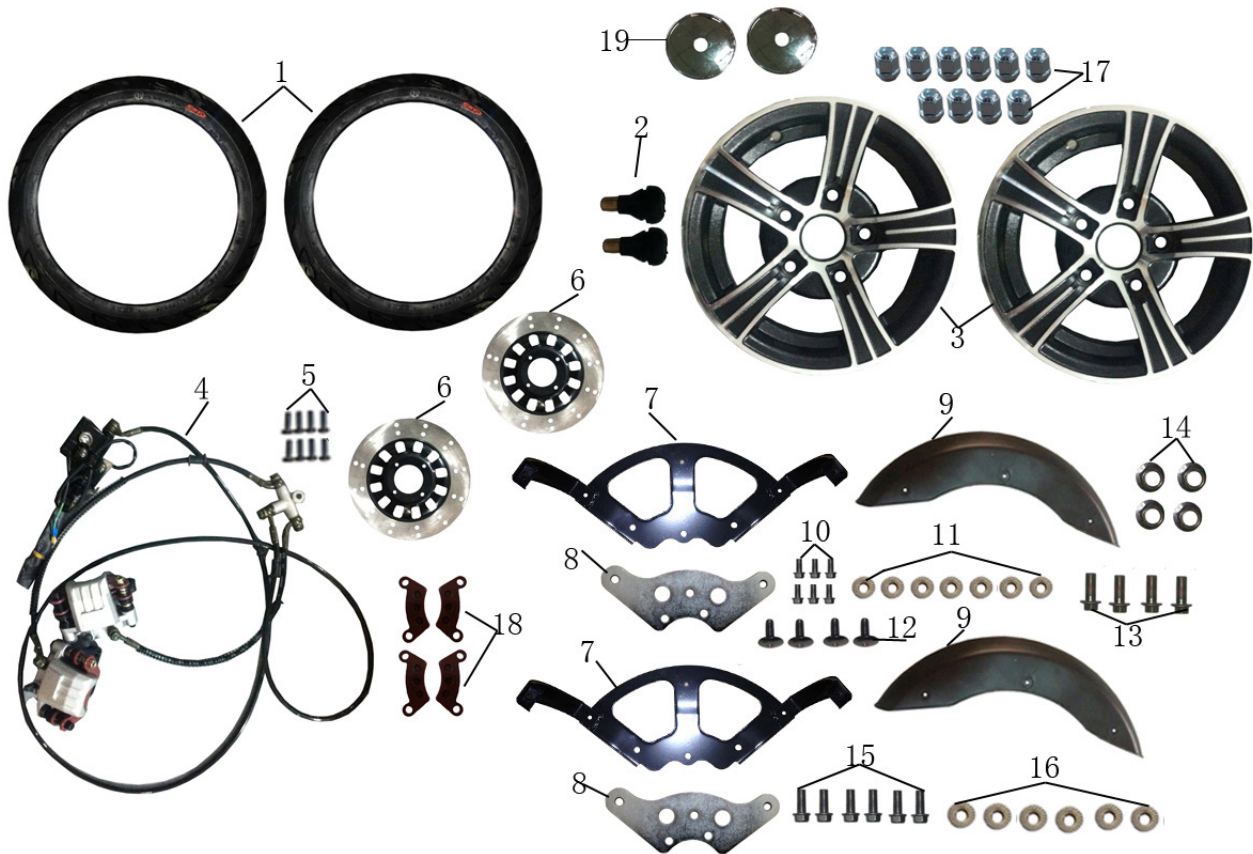

HJUL / SKÆRME, BAG

Nr. Varenr. Tekst

1	IVE-298	Rear tyre
	IVE-298A	Front tyre
2	IVE-299	Air valve rear
3	IVE-300	Rear rim
4	IVE-301	Rear brakesystem complete
5	IVE-302	Fixing bolt
6	IVE-303	Rear disc brake hub complete
7	IVE-304	Rear wheel fender left&right support
8	IVE-305	Fixing support, rear disc brake
9	IVE-306	Rear wheel, left and right fender
10	IVE-307	Six angle flange bolt

Nr. Varenr. Tekst

11	IVE-308	Six angle flange nut
12	IVE-309	Cross tray head screw
13	IVE-310	Six angle flange bolt
14	IVE-311	Six angle flange locking nut
15	IVE-312	Six angle flange bolt
16	IVE-313	Six angle flange locking nut
17	IVE-314	Cap nuts
18	IVE-315	brake disc shoe (bag)
19	IVE-316	Decoration cover, rear ri