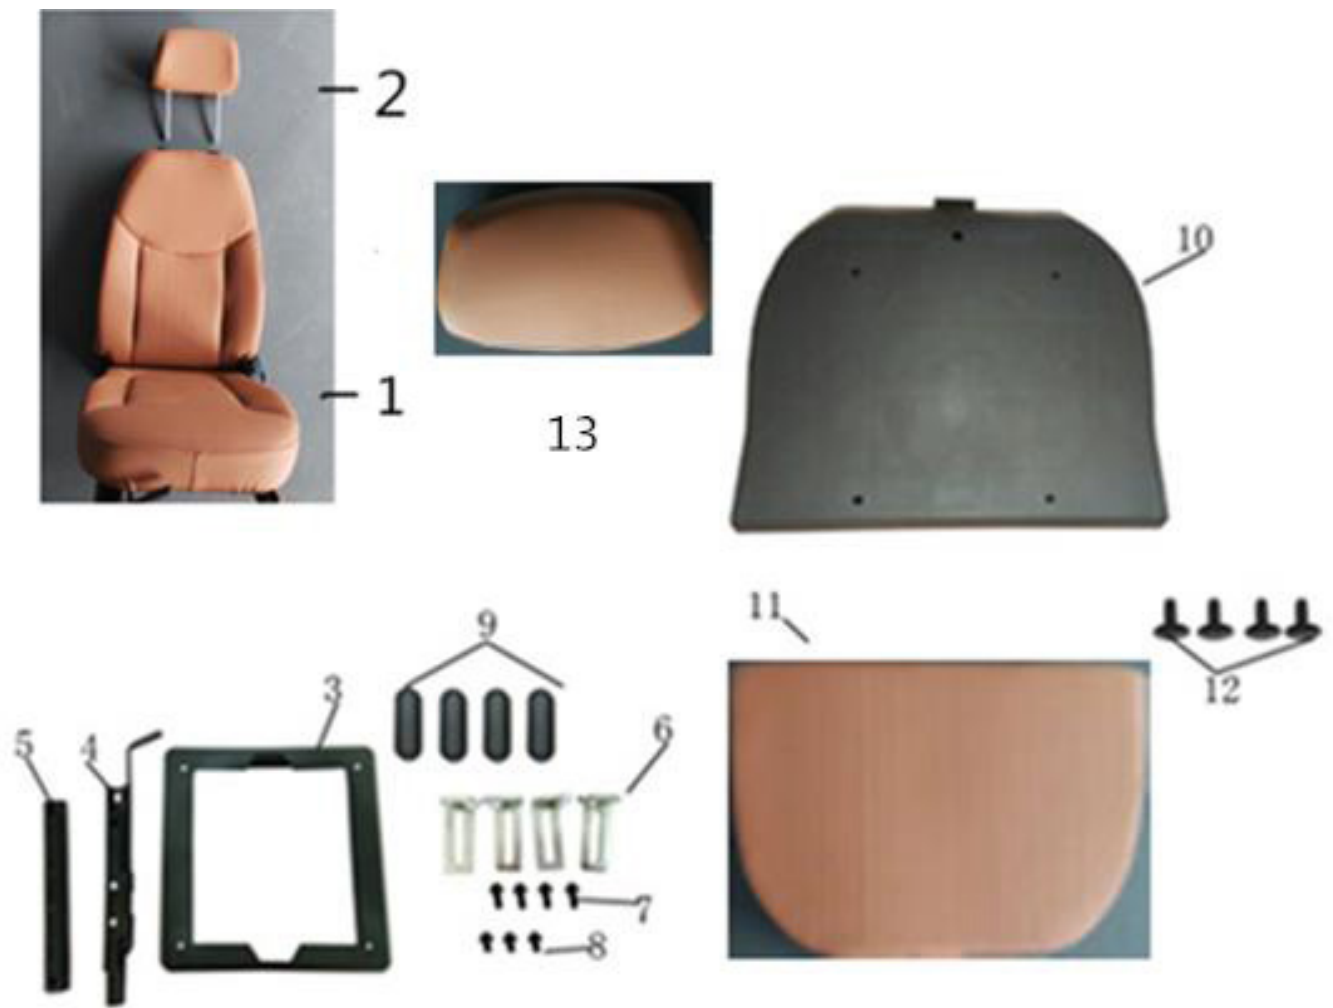

SÆDER

Nr.	Varenr.	Tekst
1	IVE-192	Front seat
2	IVE-193	Backseat, front seat
3	IVE-194	Front seat bottom board
4	IVE-195	Left chute, front seat
5	IVE-196	Right chute, front seat
6	IVE-197	Fixing support, seat
7	IVE-198	Six angle flange bolt

Nr.	Varenr.	Tekst
8	IVE-199	Six angle flange bolt
9	IVE-200	Adjustable cover, seat
10	IVE-201	Rear seat bottom board
11	IVE-202	Rear seat
12	IVE-203	Cross tray head screw
13	IVE-204	Backrest