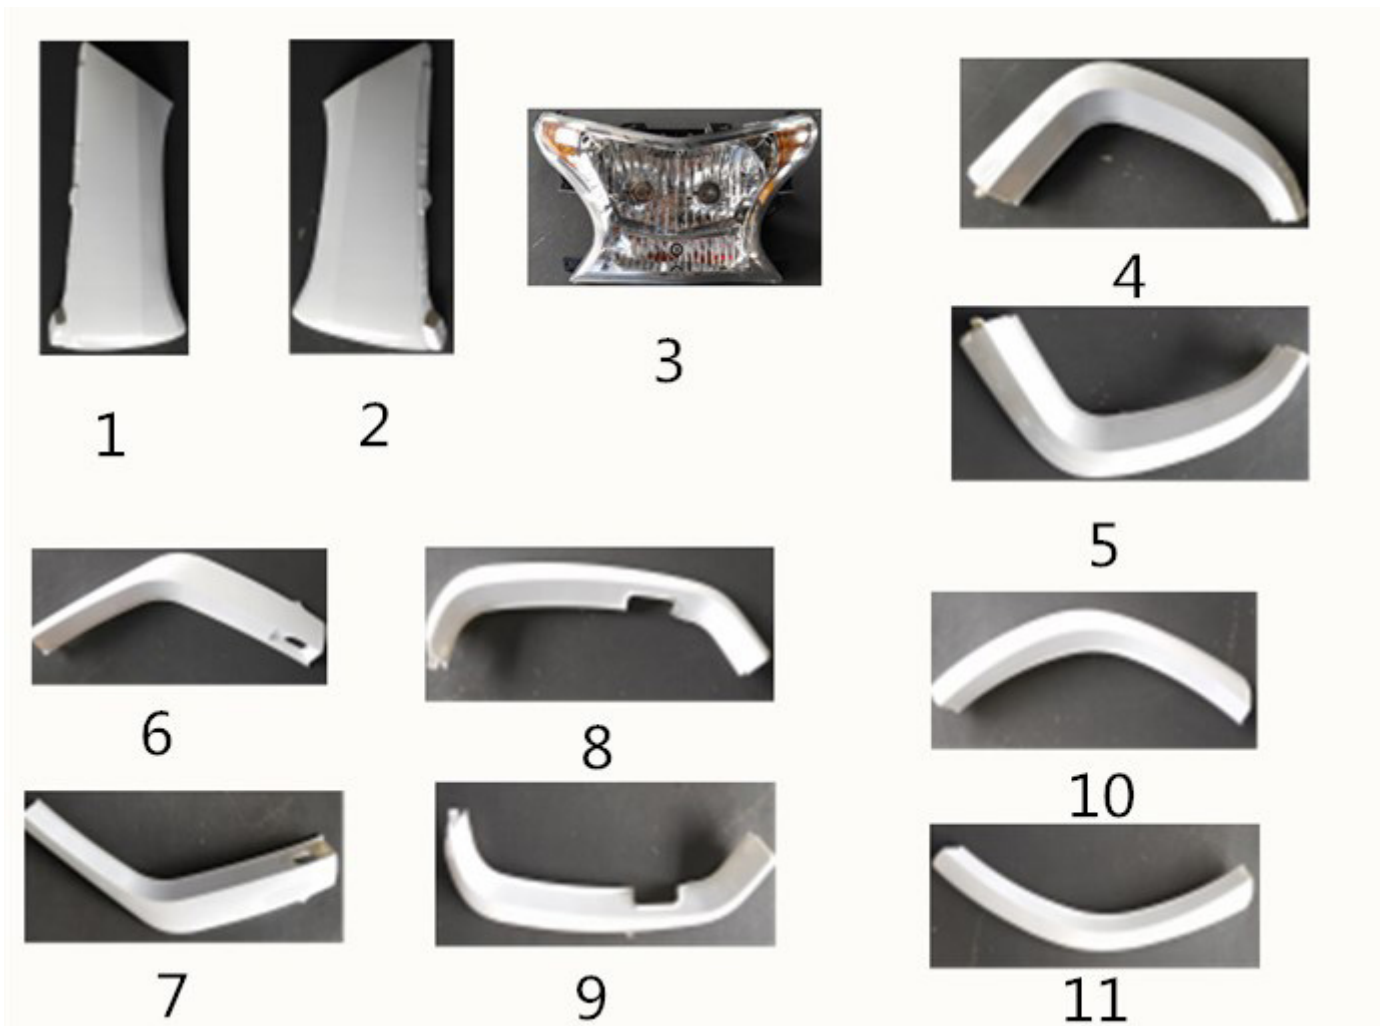

SKÆRME / FORLYGTE

Nr.	Varenr.	Tekst
1	IVE-163	Left front board
2	IVE-164	Right front board
3	IVE-165	Headlight
4	IVE-166	Right C pillar cover
5	IVE-167	Left C pillar cover
6	IVE-168	Left foot pedal outer connection

Nr.	Varenr.	Tekst
7	IVE-169	Right foot pedal outer connection
8	IVE-170	Right Toolbox Cover
9	IVE-171	Left Toolbox Cover
10	IVE-172	Left A pillar cover
11	IVE-173	Right A pillar cover

Se side 3