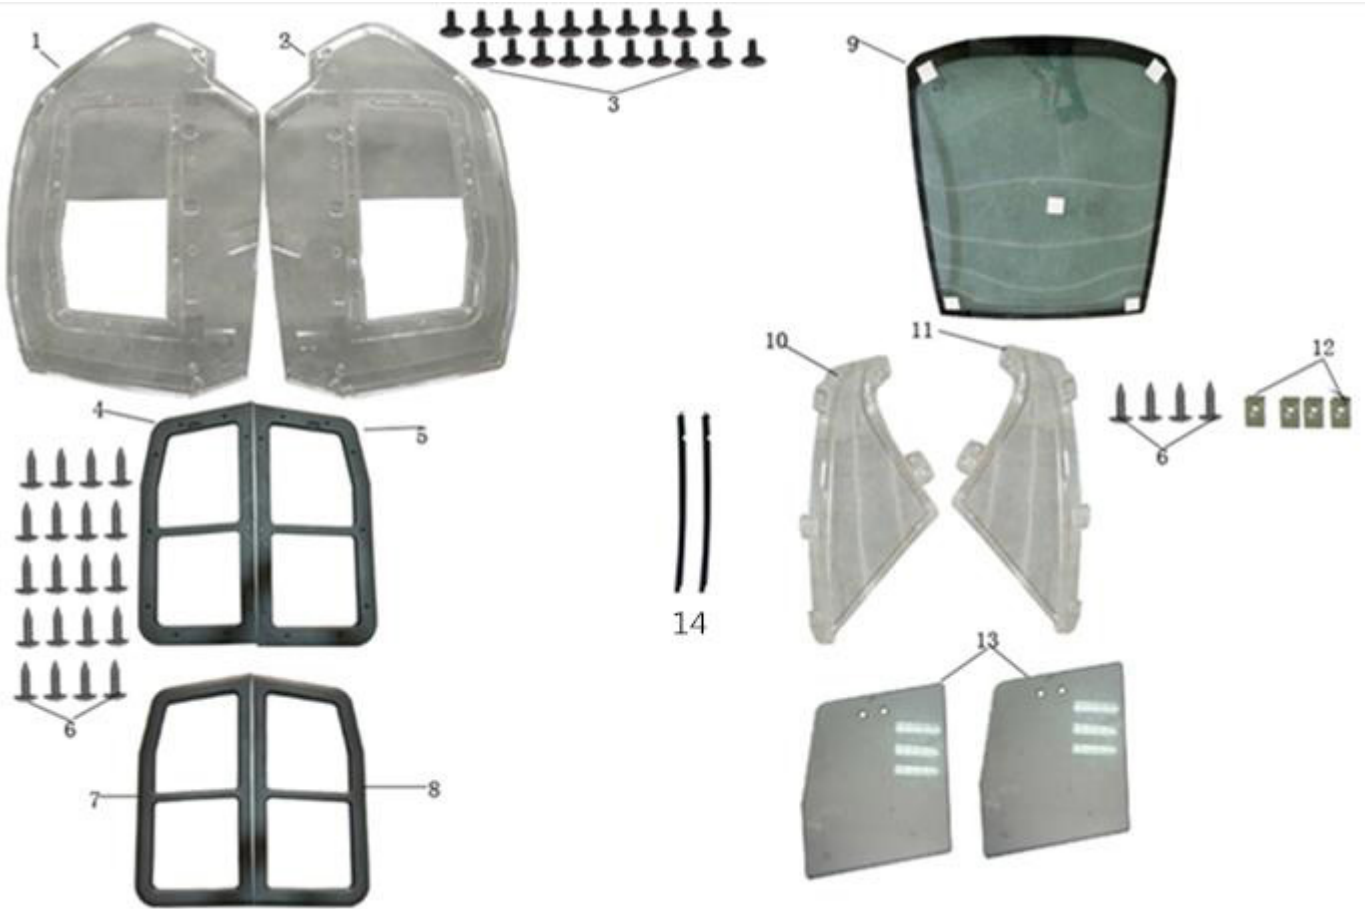

VINDUER

Nr.	Varenr.	Tekst
1	IVE-240	Left door glass
2	IVE-241	Right door glass
3	IVE-242	Cross tray head screw
4	IVE-243	Left outdoor trim
5	IVE-244	Right outdoor trim
6	IVE-245	Tapping screw
7	IVE-246	Left inter trim
8	IVE-247	Right inter trim

Nr.	Varenr.	Tekst
9	IVE-248	front windwield
10	IVE-249	Front left triangle glass
11	IVE-250	Front right triangle glass
12	IVE-251	Card
13	IVE-252	L&R quadrangle glass (begge sider)
14	IVE-253	electric window glass seal strip