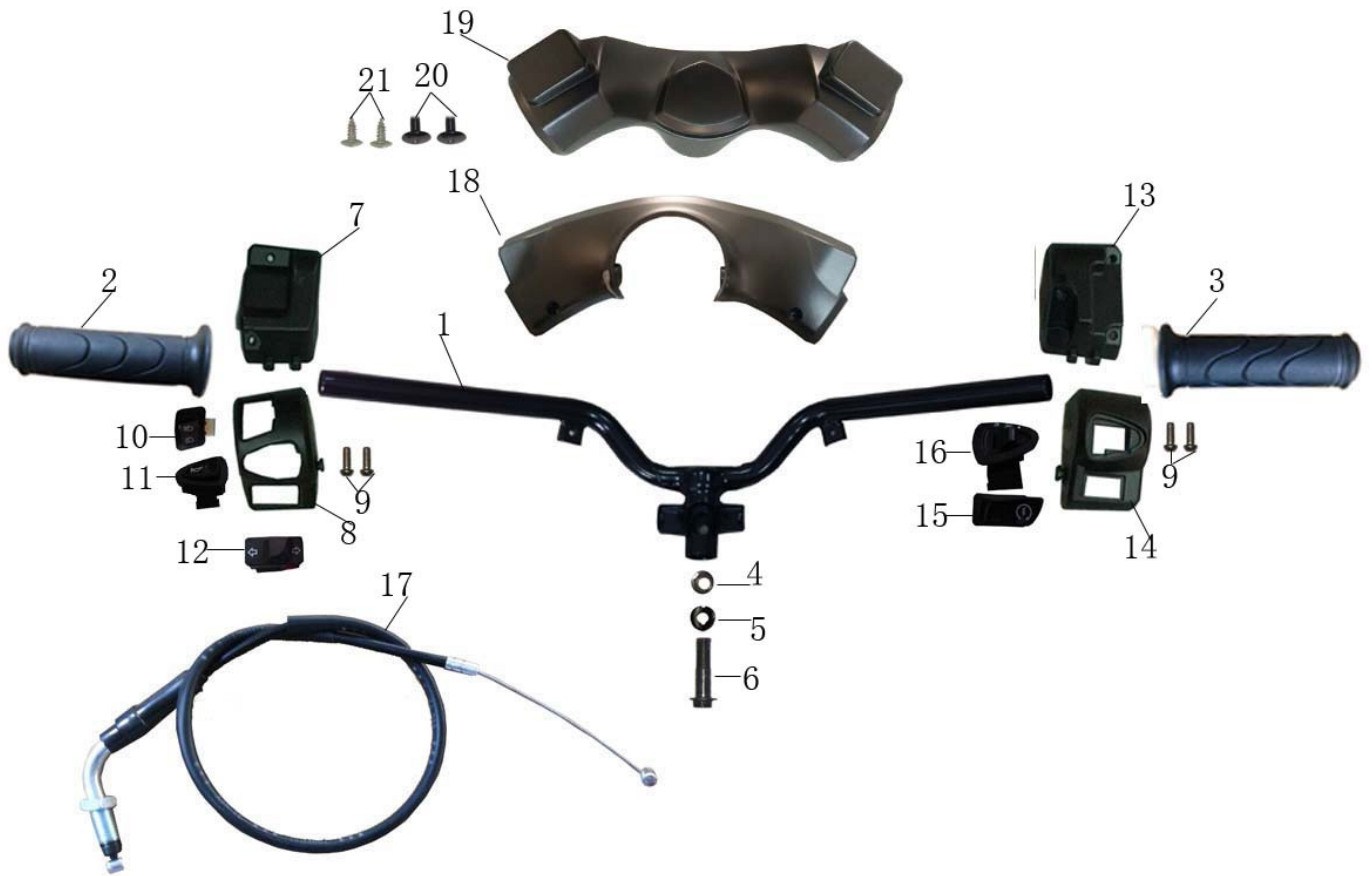

# RAT / STYR

Nr.	Varenr.	Tekst	Nr.	Varenr.	Tekst
1	IVE-115	Steering bar	11	IVE-125	Horn switch
2	IVE-116	Left handle bar ( rubber only)	12	IVE-126	Turning light switch
	IVE-116-K	Håndtag venstre komplet	13	IVE-127	Base,right switch box
3	IVE-117	Acceleration handlebar (rubber only)	14	IVE-128	Cover, right switch box
	ive-117-K	Gashåndtag komplet (højre)	15	IVE-129	Start switch
4	IVE-118	Six angle locking nut	16	IVE-130	Headlight switch
5	IVE-119	Busher,steering bar	17	IVE-131	Oil cable
6	IVE-120	Six angle flange bolt	18	IVE-132	Under cover, steering bar
7	IVE-121	Switch base, left	19	IVE-133	Up cover, steering bar
8	IVE-122	Switch base, right	20	IVE-134	Cross tray head screw
9	IVE-123	Cross tray small head screw	21	IVE-135	Tapping screw
10	IVE-124	Hi-low beam switch			