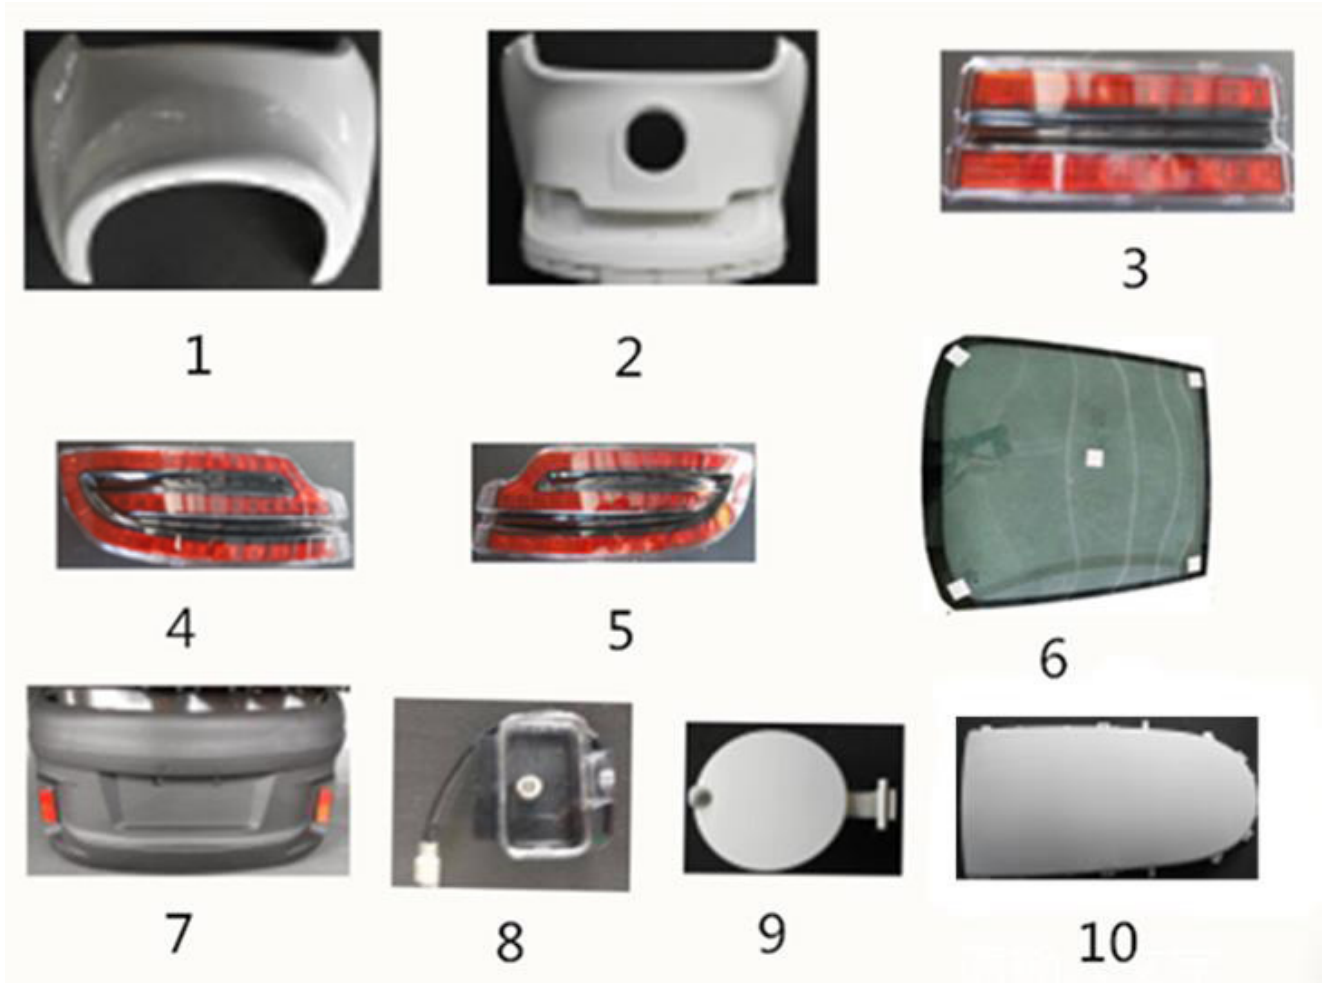

BAGSKÆRME / TAG / BAGLYS

Nr.	Varenr.	Tekst	Nr.	Varenr.	Tekst
1	IVE-205	Rear up board	7	IVE-211	Rear bumper
2	IVE-206	Rear down board	8	IVE-212	Rear license light assy
3	IVE-207	Tail light assy	9	IVE-213	Cover, charge port- Klap v.ladestik
4	IVE-208	RR.left turning light assy	10	IVE-214	Top cover
5	IVE-209	RR.right turning light assy			
6	IVE-210	Rear windshield